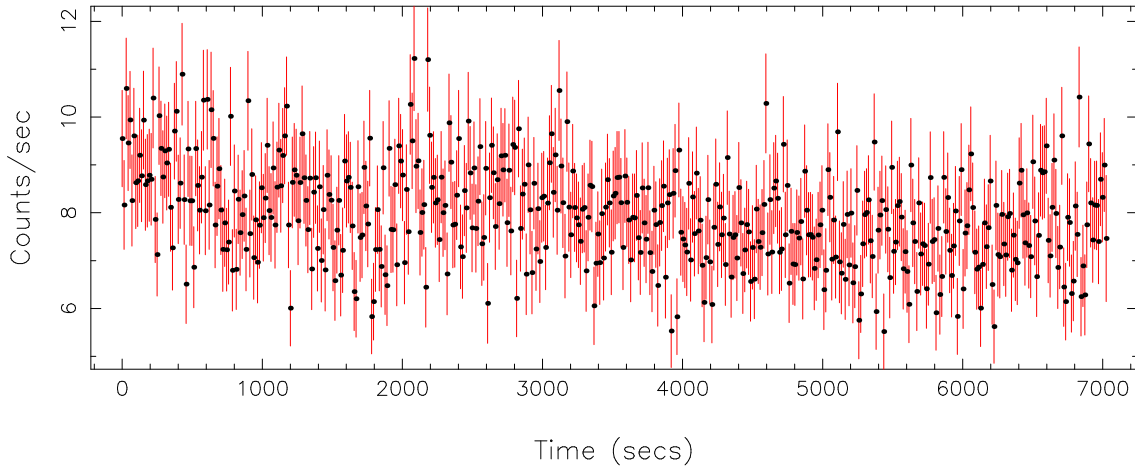

Filename: product/P0860190301PNS003SRCTSR8001.FIT

Obs. ID: 0860190301 (epsilon Erid)

Exp ID: PNS003

Source no.: 1

Source RA\_corr: 3:32:54.61 (J2000)

Source Dec\_corr: -9:27:29.8 (J2000)

Time series bin size: 0.12 secs

Plotted bin size: 13.7999992 secs

Time series start (MJD): 59231.6381074

Background subtracted time series

Mean Rate= 7.95835264

Background time series

Mean Rate= 0.11288335

GTI time series (histogram) and fractional exposure values (blue points)