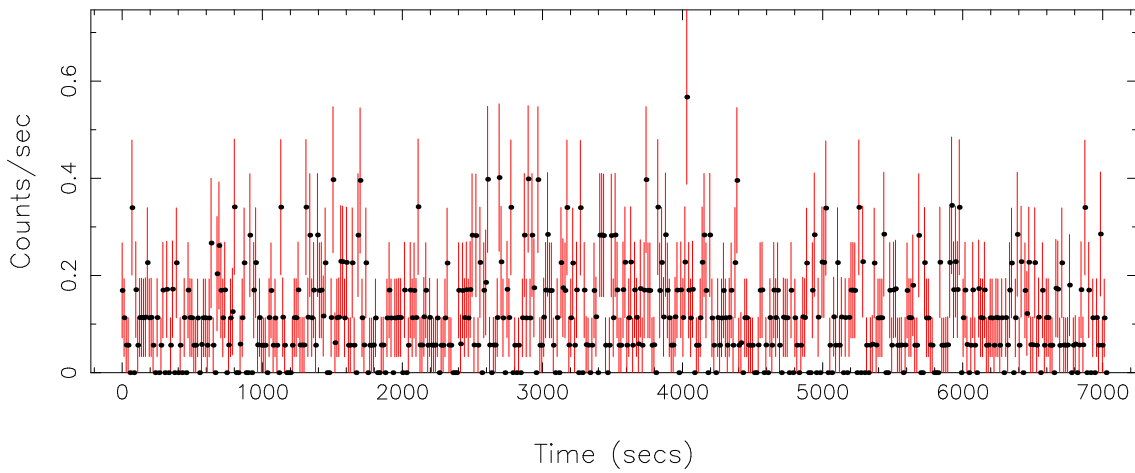

Filename: product/P0860190301PNS003SRCTSR8001.FIT

Obs. ID: 0860190301 (epsilon Erid)

Exp ID: PNS003

Source no.: 1

Source RA\_corr: 3:32:54.61 (J2000)

Source Dec\_corr: -9:27:29.8 (J2000)

Time series bin size: 0.12 secs

Plotted bin size: 13.7999992 secs

Time series start (MJD): 59231.6381074

Background subtracted time series

Mean Rate= 7.95835264

Background time series

Mean Rate= 0.11288335

GTI time series (histogram) and fractional exposure values (blue points)