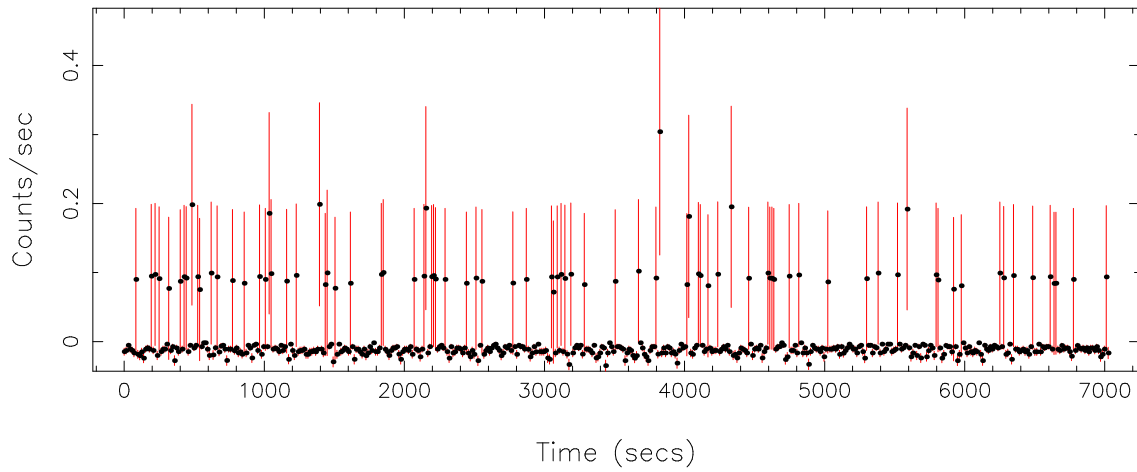

Filename: product/P0860190301PNS003SRCTSR8002.FIT

Obs. ID: 0860190301 (epsilon Erid)

Exp ID: PNS003

Source no.: 2

Source RA_corr: 3:32:47.07 (J2000)

Source Dec_corr: -9:28:19.2 (J2000)

Time series bin size: 0.12 secs

Plotted bin size: 13.7999992 secs

Time series start (MJD): 59231.6381074

Background subtracted time series

Mean Rate= 6.06381×10^{-3}

Background time series

Mean Rate= 0.01265043

GTI time series (histogram) and fractional exposure values (blue points)