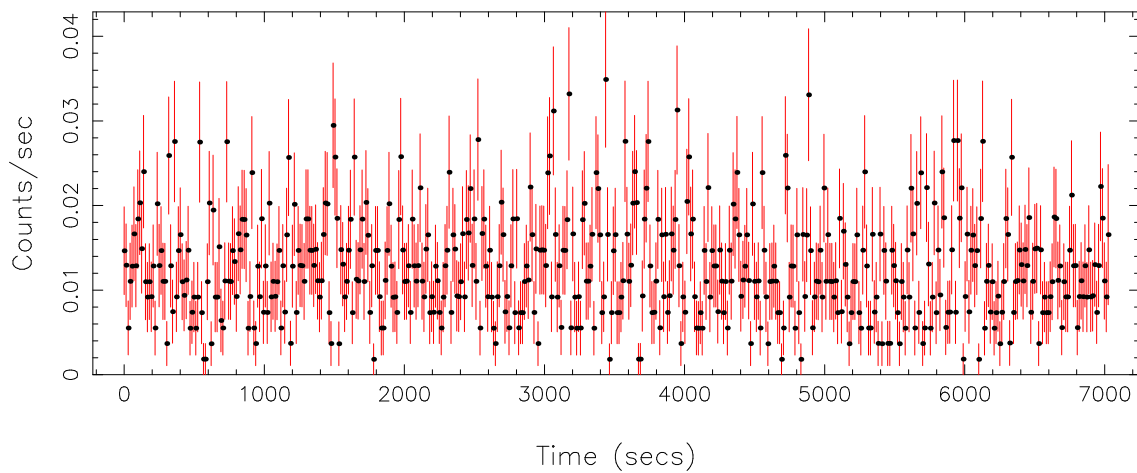

Filename: product/P0860190301PNS003SRCTSR8002.FIT

Obs. ID: 0860190301 (epsilon Erid)

Exp ID: PNS003

Source no.: 2

Source RA_corr: 3:32:47.07 (J2000)

Source Dec_corr: -9:28:19.2 (J2000)

Time series bin size: 0.12 secs

Plotted bin size: 13.7999992 secs

Time series start (MJD): 59231.6381074

Background subtracted time series

Mean Rate= 6.06381×10^{-3}

Background time series

Mean Rate= 0.01265043

GTI time series (histogram) and fractional exposure values (blue points)