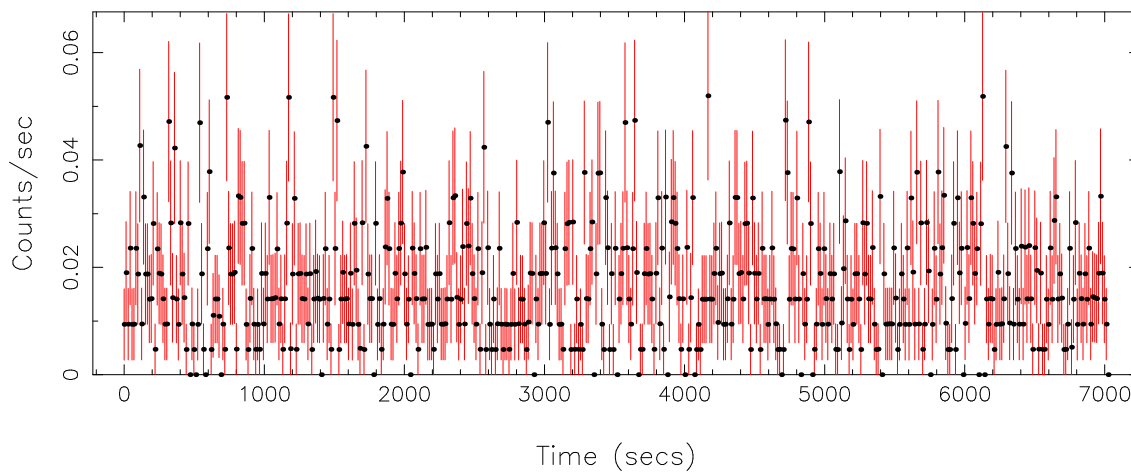

Filename: product/P0860190301PNS003SRCTSR8003.FIT

Obs. ID: 0860190301 (epsilon Erid)

Exp ID: PNS003

Source no.: 3

Source RA_corr: 3:32:52.23 (J2000)

Source Dec_corr: -9:28:14.4 (J2000)

Time series bin size: 0.12 secs

Plotted bin size: 13.7999992 secs

Time series start (MJD): 59231.6381074

Background subtracted time series

Mean Rate= 0.0212953

Background time series

Mean Rate= 0.01670697

GTI time series (histogram) and fractional exposure values (blue points)