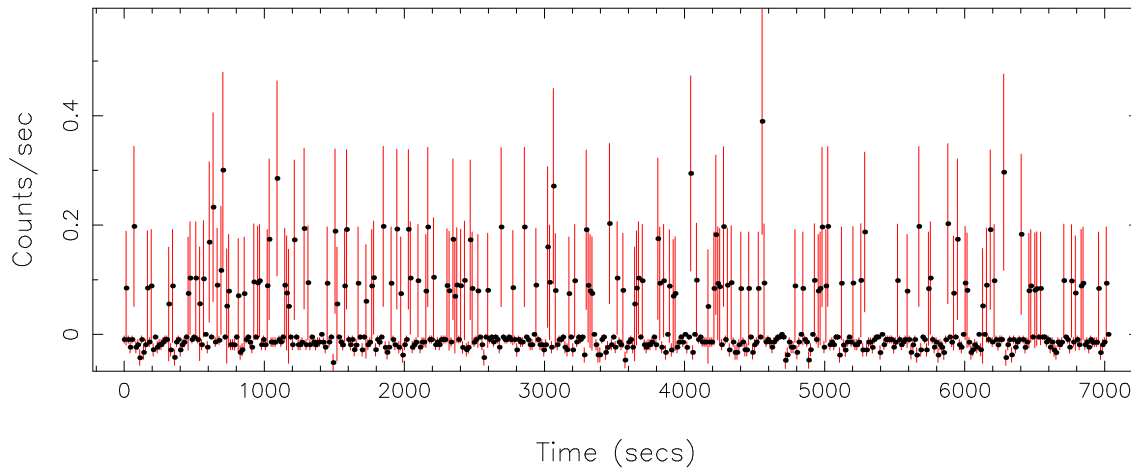

Filename: product/P0860190301PNS003SRCTSR8003.FIT

Obs. ID: 0860190301 (epsilon Erid)

Exp ID: PNS003

Source no.: 3

Source RA_corr: 3:32:52.23 (J2000)

Source Dec_corr: -9:28:14.4 (J2000)

Time series bin size: 0.12 secs

Plotted bin size: 13.7999992 secs

Time series start (MJD): 59231.6381074

Background subtracted time series

Mean Rate= 0.0212953

Background time series

Mean Rate= 0.01670697

GTI time series (histogram) and fractional exposure values (blue points)