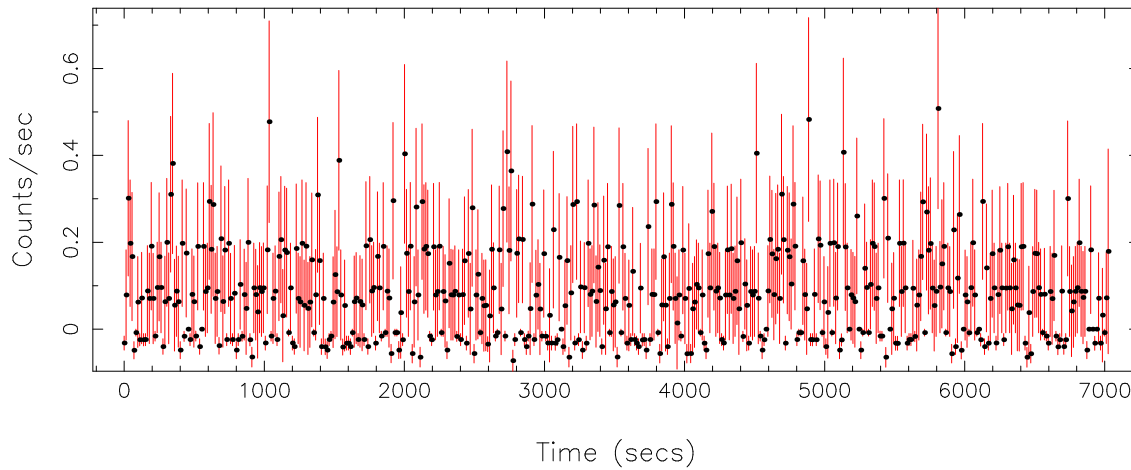

Filename: product/P0860190301PNS003SRCTSR8005.FIT

Obs. ID: 0860190301 (epsilon Erid)

Exp ID: PNS003

Source no.: 5

Source RA_corr: 3:32:57.57 (J2000)

Source Dec_corr: -9:28:9.1 (J2000)

Time series bin size: 0.12 secs

Plotted bin size: 13.7999992 secs

Time series start (MJD): 59231.6381074

Background subtracted time series

Mean Rate= 0.08046652

Background time series

Mean Rate= 0.02795142

GTI time series (histogram) and fractional exposure values (blue points)