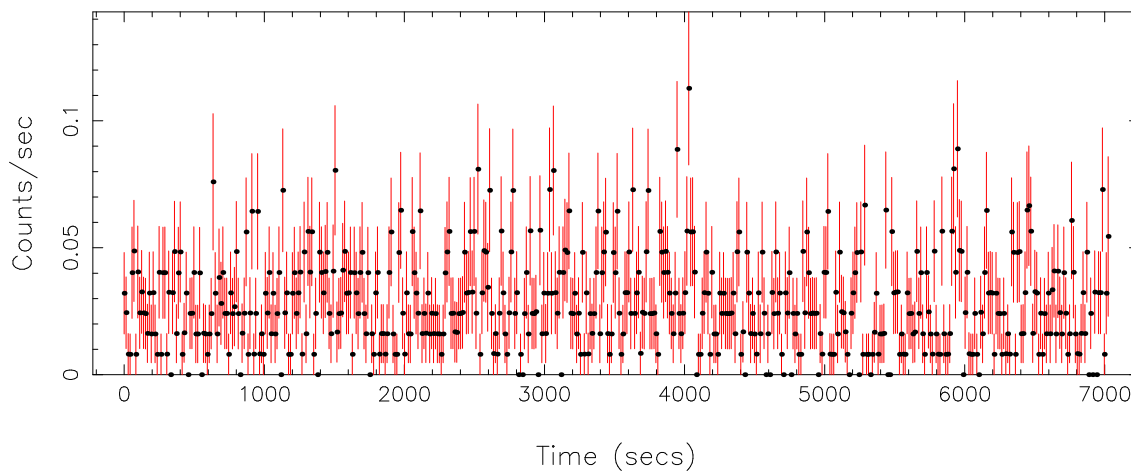

Filename: product/P0860190301PNS003SRCTSR8005.FIT

Obs. ID: 0860190301 (epsilon Erid)

Exp ID: PNS003

Source no.: 5

Source RA_corr: 3:32:57.57 (J2000)

Source Dec_corr: -9:28:9.1 (J2000)

Time series bin size: 0.12 secs

Plotted bin size: 13.7999992 secs

Time series start (MJD): 59231.6381074

Background subtracted time series

Mean Rate= 0.08046652

Background time series

Mean Rate= 0.02795142

GTI time series (histogram) and fractional exposure values (blue points)