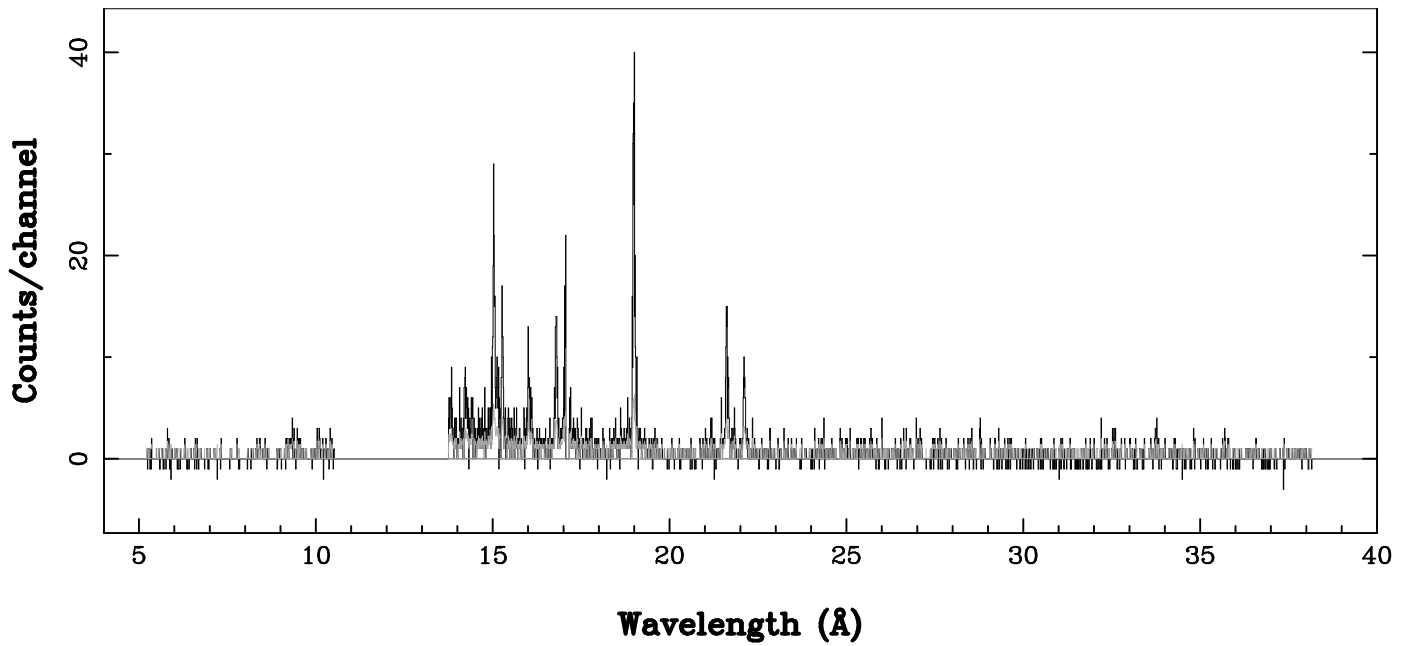

XMM - RGS1 - OBJECT: epsilon Eridani - RA: 53.22756 - DEC: -9.45830
OBS-ID: 0860190301 - EXP-ID: Indef - Exp. Time: 7729.46142578125
Key: - data - errors

DATE-OBS 2021-01-17T15:08:33
DATE-END 2021-01-17T17:18:40

SOURCE ID: 3 - SPECTRUM ORDER: 1
EPIC00001

NET SPECTRUM, No rebinning

SOURCE ID: 3 - SPECTRUM ORDER: 2
EPIC00001

NET SPECTRUM, No rebinning