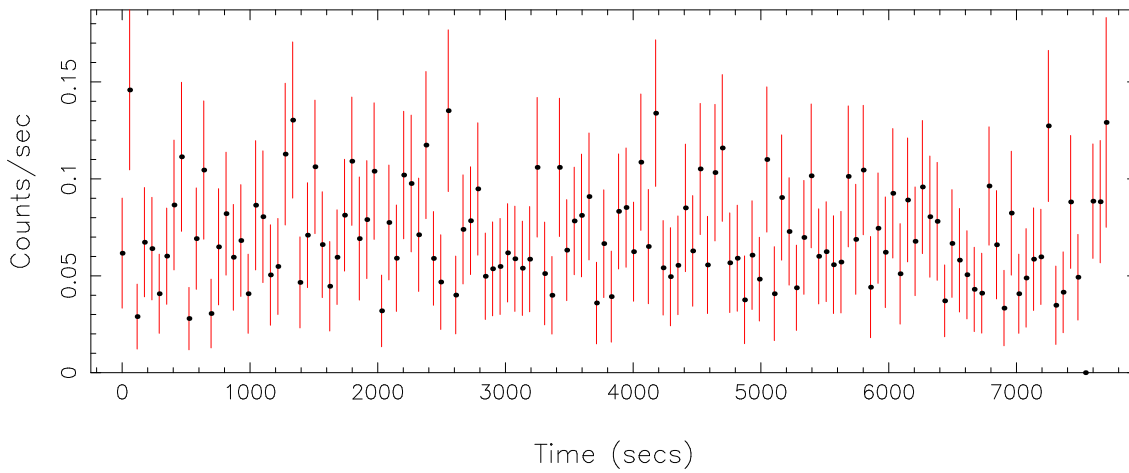

Filename: product/P0860190301R1S004SRCTSR0003.FIT
Obs. ID: 0860190301 (epsilon Erid)
Exp ID: RGS1004
Source no.: 3
Source RA_corr: 3:32:54.61 (J2000)
Source Dec_corr: -9:27:29.8 (J2000)
Time series bin size: 58 secs
Plotted bin size: 58 secs
Time series start (MJD): 59231.6325871

Background subtracted time series

Mean Rate= 0.46395192

Background time series

Mean Rate= 0.07082809

GTI time series (histogram) and fractional exposure values (blue points)