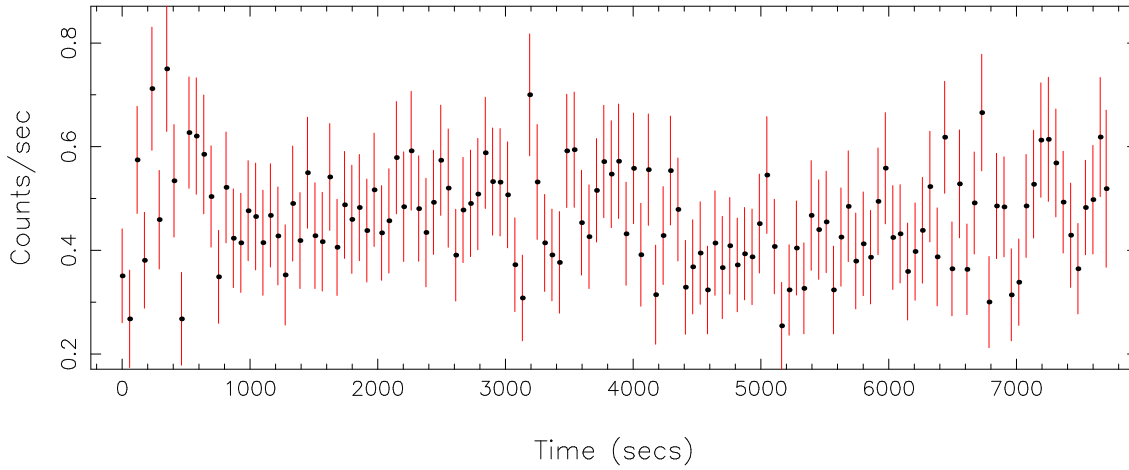

Filename: product/P0860190301R1S004SRCTSR0003.FIT
Obs. ID: 0860190301 (epsilon Erid)
Exp ID: RGS1004
Source no.: 3
Source RA_corr: 3:32:54.61 (J2000)
Source Dec_corr: -9:27:29.8 (J2000)
Time series bin size: 58 secs
Plotted bin size: 58 secs
Time series start (MJD): 59231.6325871

Background subtracted time series

Mean Rate= 0.46395192

Background time series

Mean Rate= 0.07082809

GTI time series (histogram) and fractional exposure values (blue points)