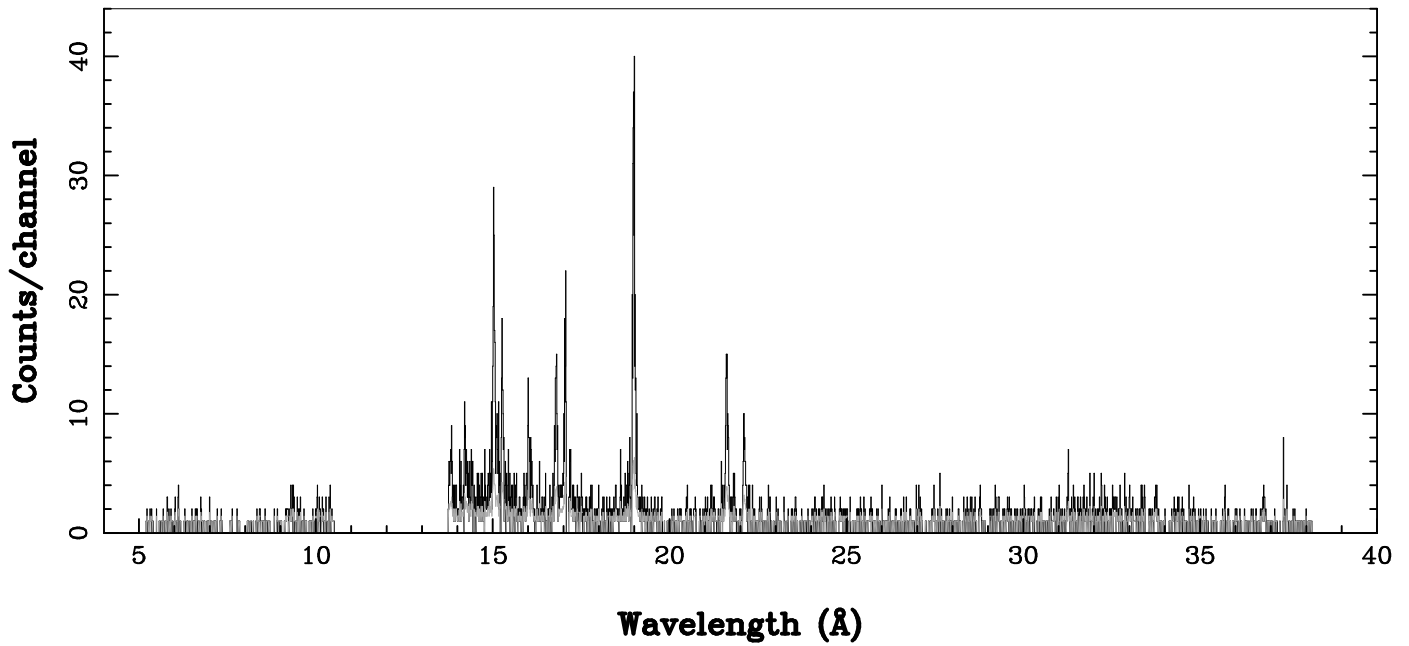

XMM - RGS1 - OBJECT: epsilon Eridani - RA: 53.22756 - DEC: -9.45830
OBS-ID: 0860190301 - EXP-ID: Indef - Exp. Time: 7729.46142578125
Key: - data - errors

DATE-OBS 2021-01-17T15:08:33
DATE-END 2021-01-17T17:18:40

SOURCE ID: 20 - SPECTRUM ORDER: 1
WHOLE_FIELD

SRC+BKG SPECTRUM, No rebinning

SOURCE ID: 20 - SPECTRUM ORDER: 2
WHOLE_FIELD

SRC+BKG SPECTRUM, No rebinning