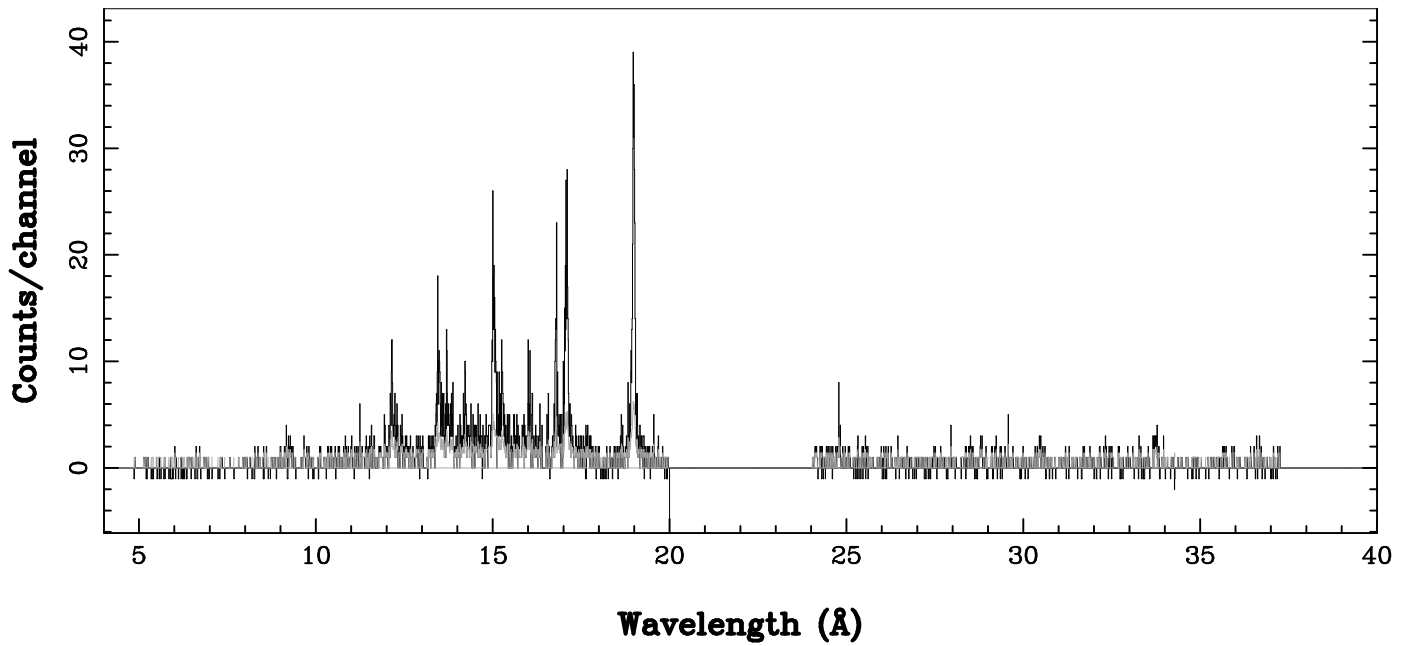

XMM - RGS2 - OBJECT: epsilon Eridani - RA: 53.22756 - DEC: -9.45830
OBS-ID: 0860190301 - EXP-ID: Indef - Exp. Time: 7686.83056640625
Key: - data - errors

DATE-OBS 2021-01-17T15:08:41
DATE-END 2021-01-17T17:18:42

SOURCE ID: 3 - SPECTRUM ORDER: 1
EPIC00001

NET SPECTRUM, No rebinning

SOURCE ID: 3 - SPECTRUM ORDER: 2
EPIC00001

NET SPECTRUM, No rebinning