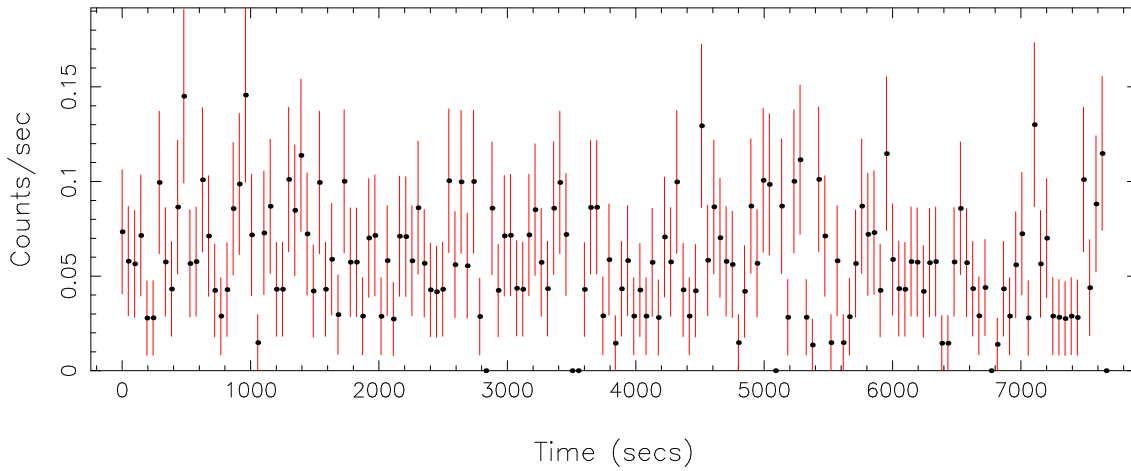

Filename: product/P0860190301R2S005SRCTSR0003.FIT
 Obs. ID: 0860190301 (epsilon Erid)
 Exp ID: RGS2005
 Source no.: 3
 Source RA_corr: 3:32:54.61 (J2000)
 Source Dec_corr: -9:27:29.8 (J2000)
 Time series bin size: 48 secs
 Plotted bin size: 48 secs
 Time series start (MJD): 59231.6331428

Background subtracted time series

Mean Rate= 0.51188744

Background time series

Mean Rate= 0.0583733

GTI time series (histogram) and fractional exposure values (blue points)