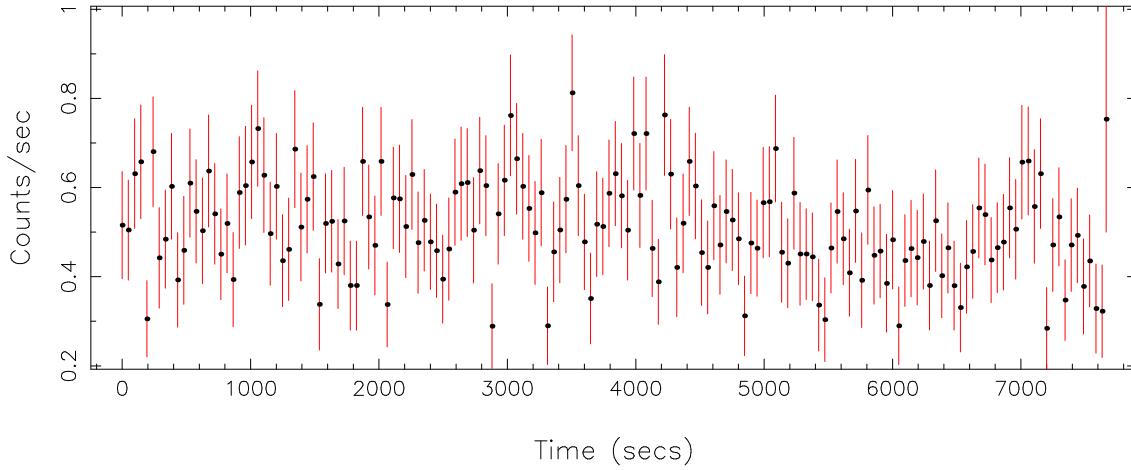

Filename: product/P0860190301R2S005SRCTSR0003.FIT
 Obs. ID: 0860190301 (epsilon Erid)
 Exp ID: RGS2005
 Source no.: 3
 Source RA_corr: 3:32:54.61 (J2000)
 Source Dec_corr: -9:27:29.8 (J2000)
 Time series bin size: 48 secs
 Plotted bin size: 48 secs
 Time series start (MJD): 59231.6331428

Background subtracted time series

Mean Rate= 0.51188744

Background time series

Mean Rate= 0.0583733

GTI time series (histogram) and fractional exposure values (blue points)