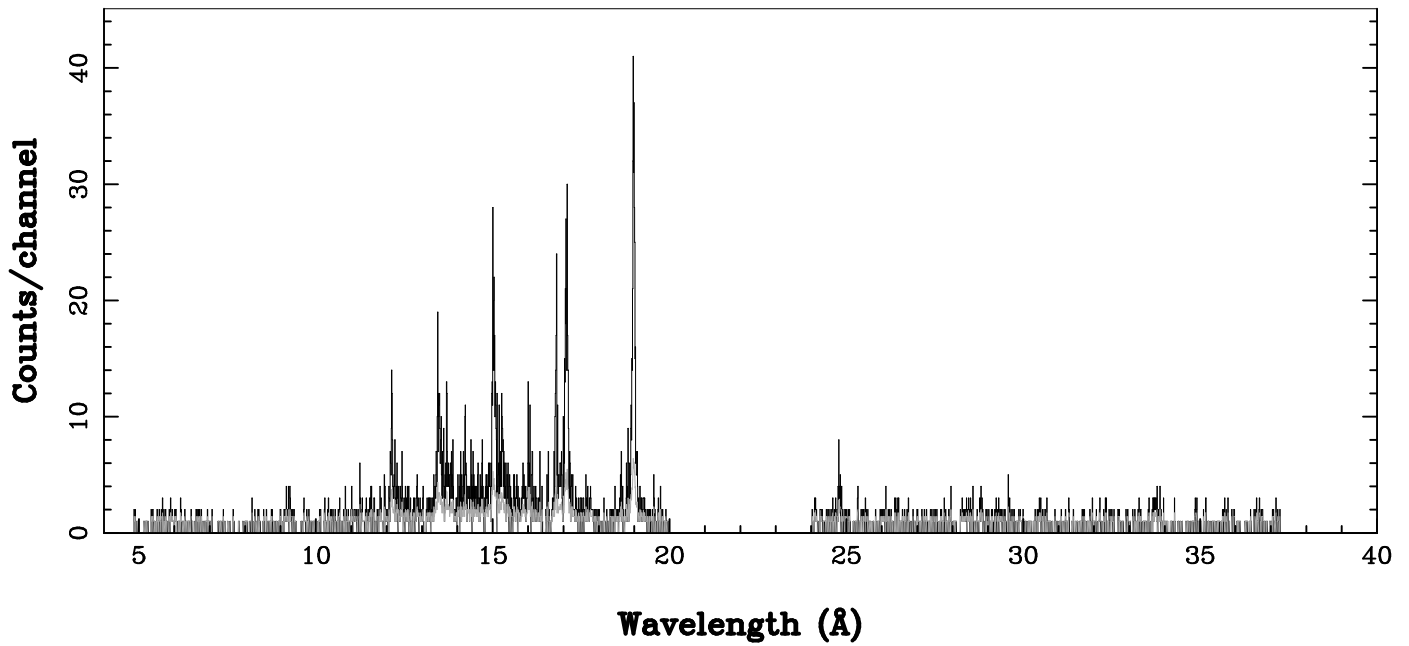

XMM - RGS2 - OBJECT: epsilon Eridani - RA: 53.22756 - DEC: -9.45830  
OBS-ID: 0860190301 - EXP-ID: Indef - Exp. Time: 7686.83056640625  
Key: - data - errors

DATE-OBS 2021-01-17T15:08:41  
DATE-END 2021-01-17T17:18:42

SOURCE ID: 20 - SPECTRUM ORDER: 1  
WHOLE\_FIELD

SRC+BKG SPECTRUM, No rebinning

SOURCE ID: 20 - SPECTRUM ORDER: 2  
WHOLE\_FIELD

SRC+BKG SPECTRUM, No rebinning