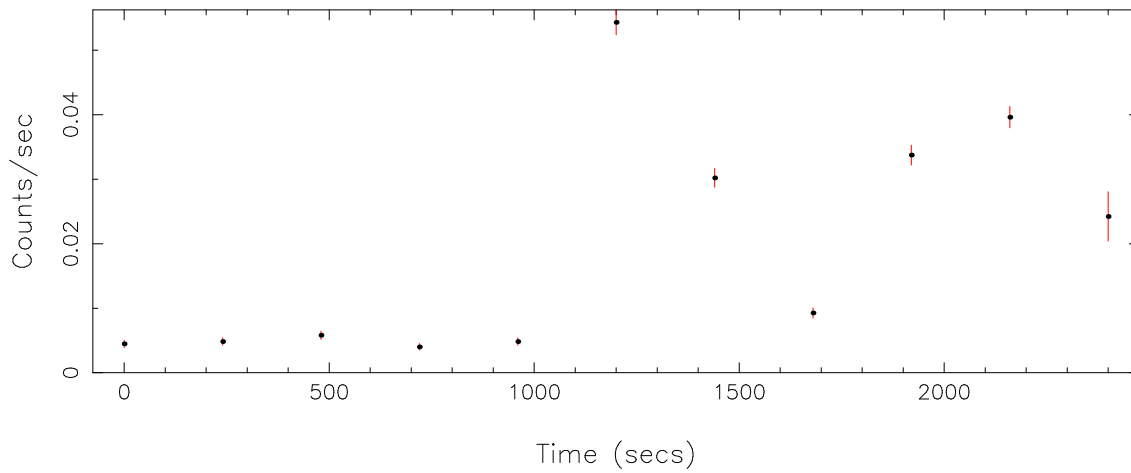

Plotted bin size: 240 secs

Time series start (MJD): 59270.5126735

Background subtracted time series

Mean Rate= 0.03407647

Background time series

Mean Rate= 0.01958179

GTI time series (histogram) and fractional exposure values (blue points)