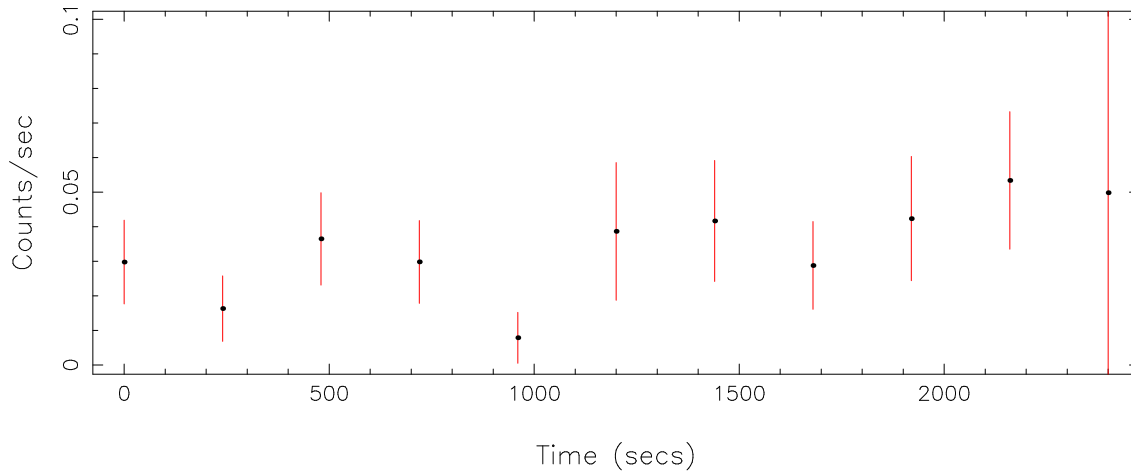

Filename: product/P0872391701M1S001SRCTSR8001.FIT

Obs. ID: 0872391701 (ZTF20abfcszi)

Exp ID: M1S001

Source no.: 1

Source RA_corr: 0:37:32.68 (J2000)

Source Dec_corr: 85: 5:34.1 (J2000)

Time series bin size: 240 secs

Plotted bin size: 240 secs

Time series start (MJD): 59270.5126735

Background subtracted time series

Mean Rate= 0.03407647

Background time series

Mean Rate= 0.01958179

GTI time series (histogram) and fractional exposure values (blue points)