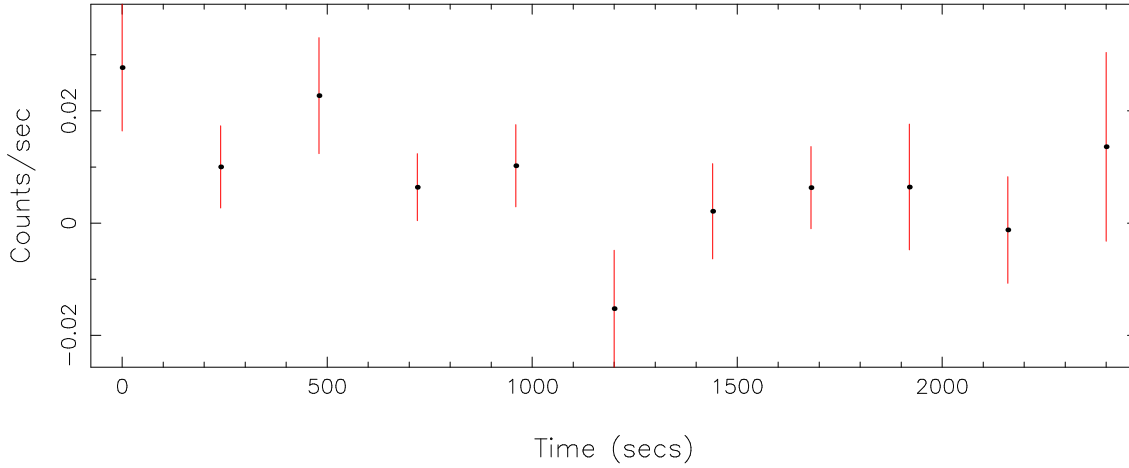

Filename: product/P0872391701M2S002SRCTSR8001.FIT

Obs. ID: 0872391701 (ZTF20abfcszi)

Exp ID: M2S002

Source no.: 1

Source RA_corr: 0:37:32.68 (J2000)

Source Dec_corr: 85: 5:34.1 (J2000)

Time series bin size: 240 secs

Plotted bin size: 240 secs

Time series start (MJD): 59270.5129189

Background subtracted time series

Mean Rate= 8.09781×10^{-3}

Background time series

Mean Rate= 0.0141559

GTI time series (histogram) and fractional exposure values (blue points)