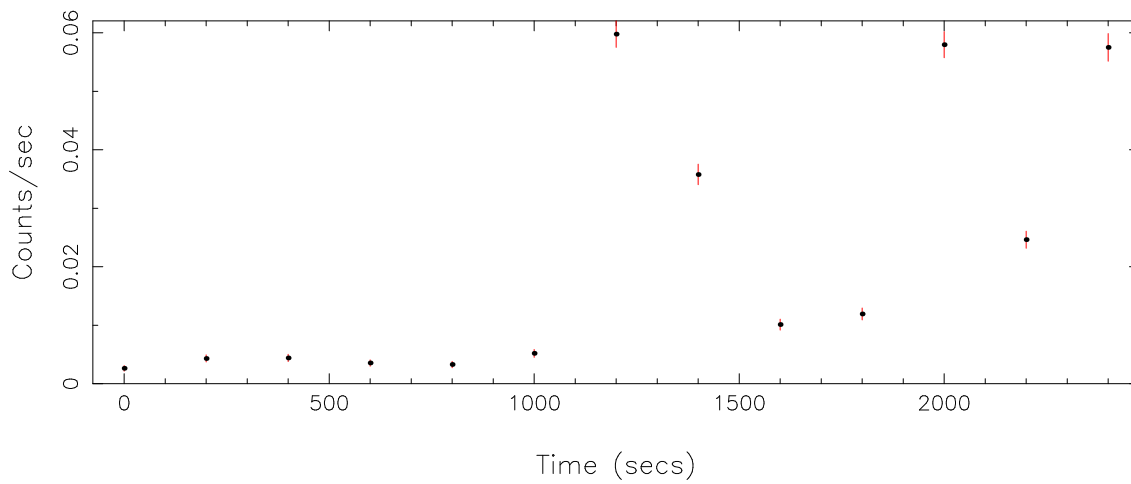

Plotted bin size: 200 secs

Time series start (MJD): 59270.5126875

Background subtracted time series

Mean Rate= 0.01988173

Background time series

Mean Rate= 0.02162025

GTI time series (histogram) and fractional exposure values (blue points)