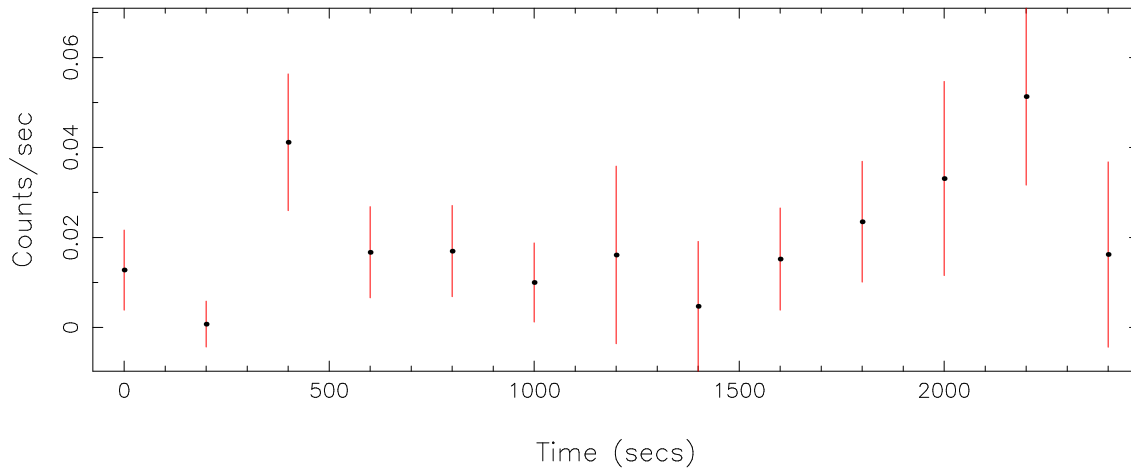

Filename: product/P0872391701M2S002SRCTSR8002.FIT

Obs. ID: 0872391701 (ZTF20abfcszi)

Exp ID: M2S002

Source no.: 2

Source RA_corr: 0:25:30.60 (J2000)

Source Dec_corr: 85:10:11.4 (J2000)

Time series bin size: 200 secs

Plotted bin size: 200 secs

Time series start (MJD): 59270.5126875

Background subtracted time series

Mean Rate= 0.01988173

Background time series

Mean Rate= 0.02162025

GTI time series (histogram) and fractional exposure values (blue points)