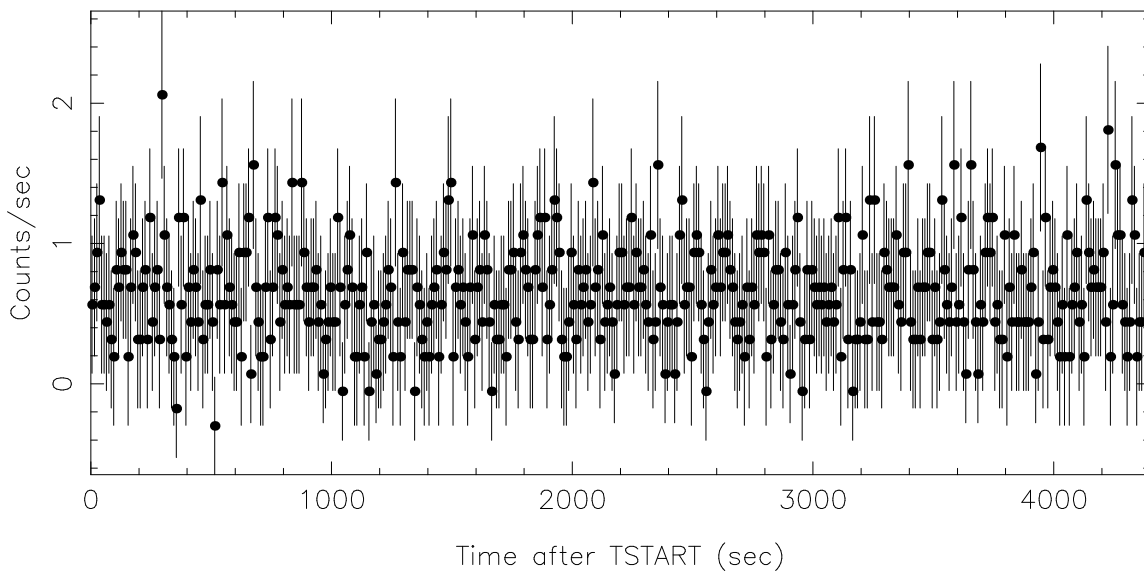

XMM OBJECT: ZTF20abfcszi OSW ID: 1  
OM OBS ID: 0872391701 TIME START: 7.30643082×10<sup>8</sup> MJD  
REDUNDANT EXP ID: 0872391701006 SRC EXTR. AREA: 111 pix  
FAST PI: Dr NORBERT SCHARTEL (PI) GRND EXTR. AREA: 542 pix  
PSF FRAC. INC: 1 SRC NO: 1 START: 2021-02-25T12:23:32.000  
VIGNET. CORR: YES ORIG. BIN: 10 s STOP: 2021-02-25T13:36:51.000  
SRC RA: 7.811451 PLOTTED BIN SIZE: 10 s EXP: 4400 s  
SRC DEC: 85.008804 FILE: product/P0872391701OMS006TIMESR1001.FIT

RATES 1

Net time series, BACKGROUND SUBTRACTED – Mean Rate=0.65020388

Background time series – Mean Rate=1.5916968

# VARIABILITY TESTS

NUMBER OF BINS : 440 BIN SIZE : 10 sec.