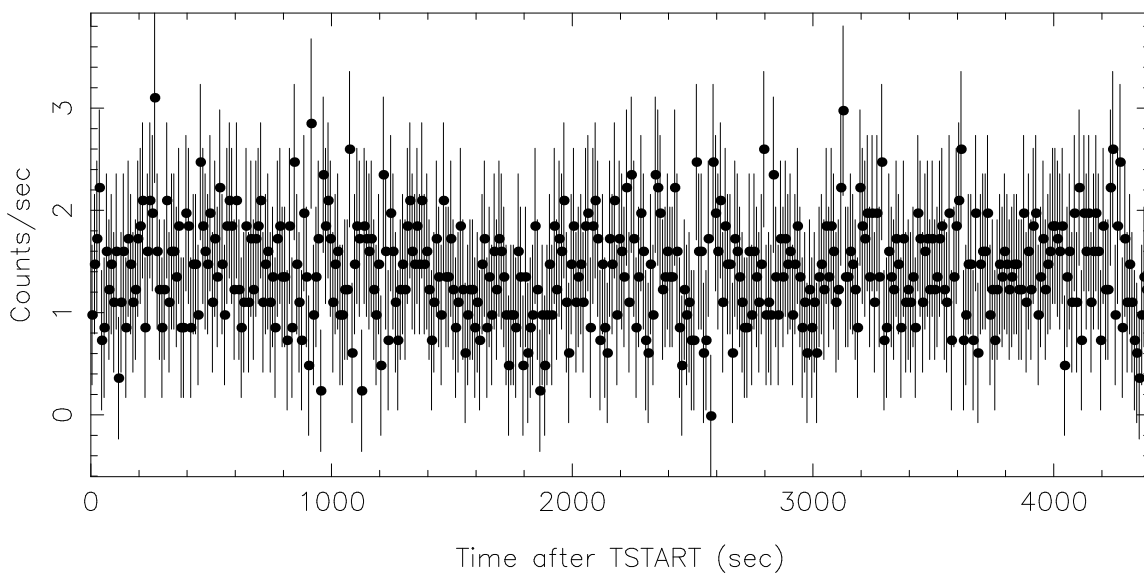

XMM OBJECT: ZTF20abfcszi OSW ID: 1
OM OBS ID: 0872391701 TIME START: 7.30647788×10⁸ MJD
REDUNDANT EXP ID: 0872391701007 SRC EXTR. AREA: 115 pix
FAST PI: Dr NORBERT SCHARTEL (PI) GRND EXTR. AREA: 548 pix
PSF FRAC. INC: 1 SRC NO: 1 START: 2021-02-25T13:41:59.000
VIGNET. CORR: YES ORIG. BIN: 10 s STOP: 2021-02-25T14:55:19.000
SRC RA: 7.811831 PLOTTED BIN SIZE: 10 s EXP: 4400 s
SRC DEC: 85.008857 FILE: product/P0872391701OMS007TIMESR1001.FIT

RATES 1

Net time series, BACKGROUND SUBTRACTED – Mean Rate=1.41003184