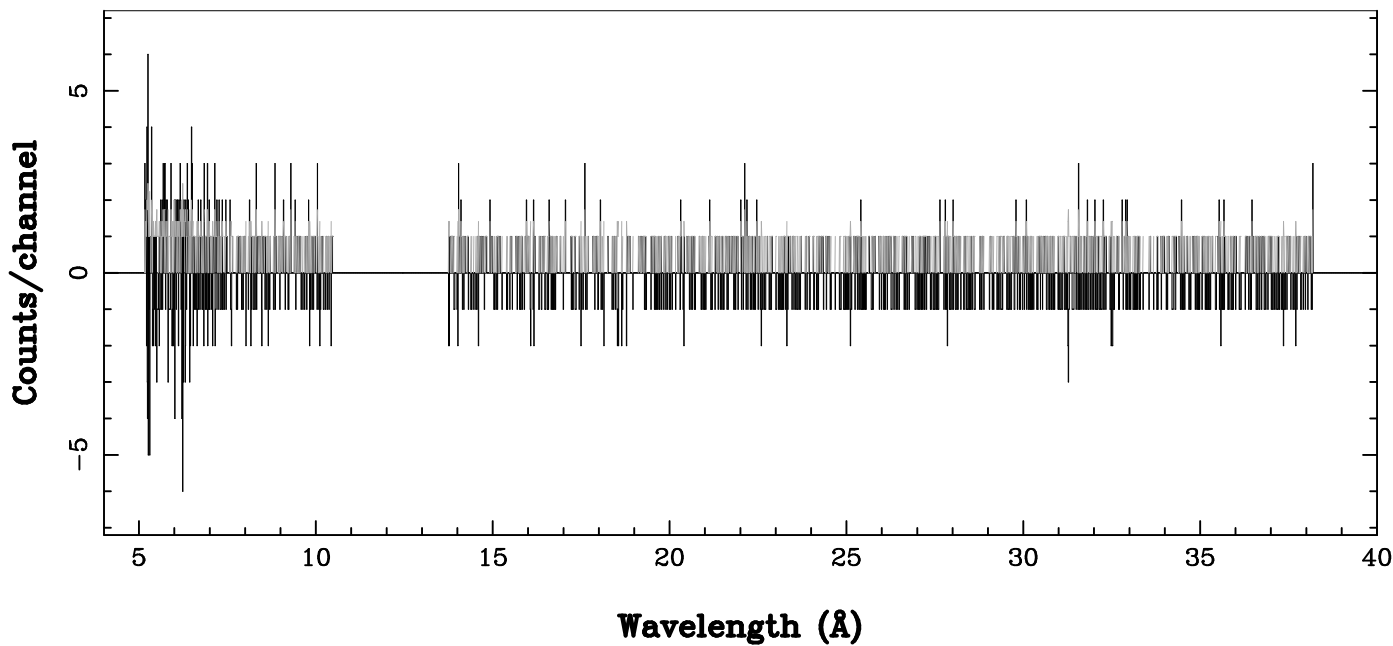

XMM - RGS1 - OBJECT: ZTF20abfcszi - RA: 7.806667 - DEC: 85.00888
OBS-ID: 0872391701 - EXP-ID: Indef - Exp. Time: 4492.2119140625
Key: - data - errors

DATE-OBS 2021-02-25T12:14:26
DATE-END 2021-02-25T13:30:27

SOURCE ID: 1 - SPECTRUM ORDER: 1
PROPOSAL

NET SPECTRUM, No rebinning

SOURCE ID: 1 - SPECTRUM ORDER: 2
PROPOSAL

NET SPECTRUM, No rebinning