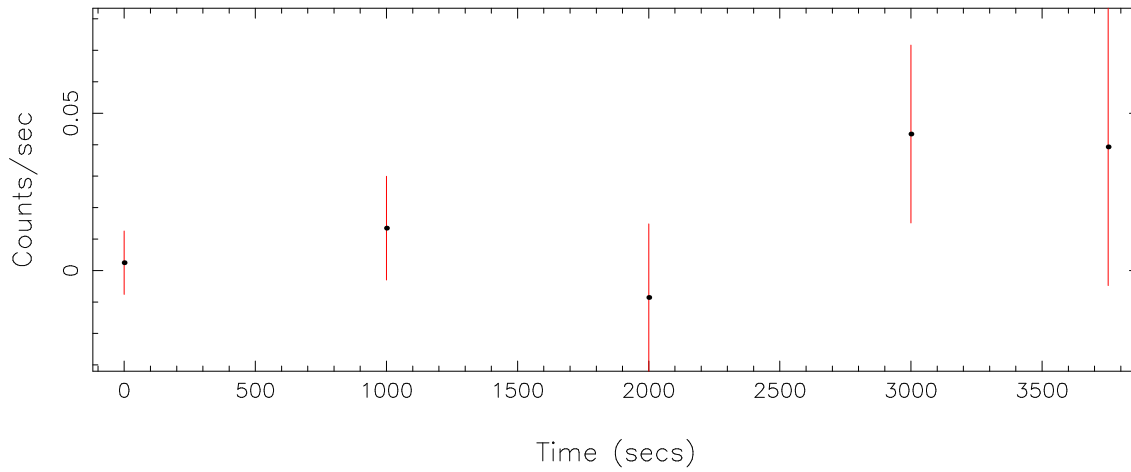

Filename: product/P0872391701R1S004SRCTSR0001.FIT

Obs. ID: 0872391701 (ZTF20abfcszi)

Exp ID: RGS1004

Source no.: 1

Source RA_corr: 0:31:13.60 (J2000)

Source Dec_corr: 85: 0:31.9 (J2000)

Time series bin size: 1000 secs

Plotted bin size: 1000 secs

Time series start (MJD): 59270.5171197

Background subtracted time series

Mean Rate= 0.01802242

Background time series

Mean Rate= 0.29513056

GTI time series (histogram) and fractional exposure values (blue points)