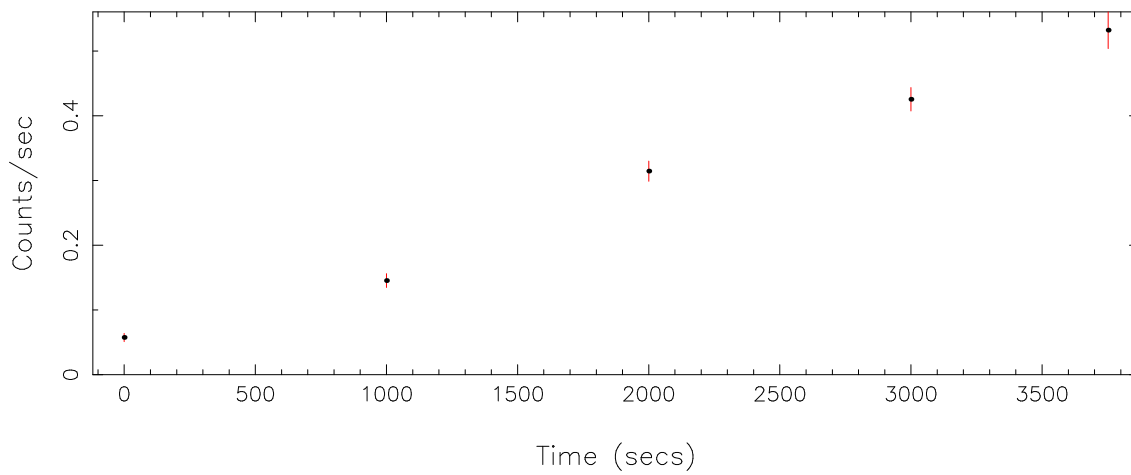

Plotted bin size: 1000 secs

Time series start (MJD): 59270.5171197

Background subtracted time series

Mean Rate= 0.01802242

Background time series

Mean Rate= 0.29513056

GTI time series (histogram) and fractional exposure values (blue points)