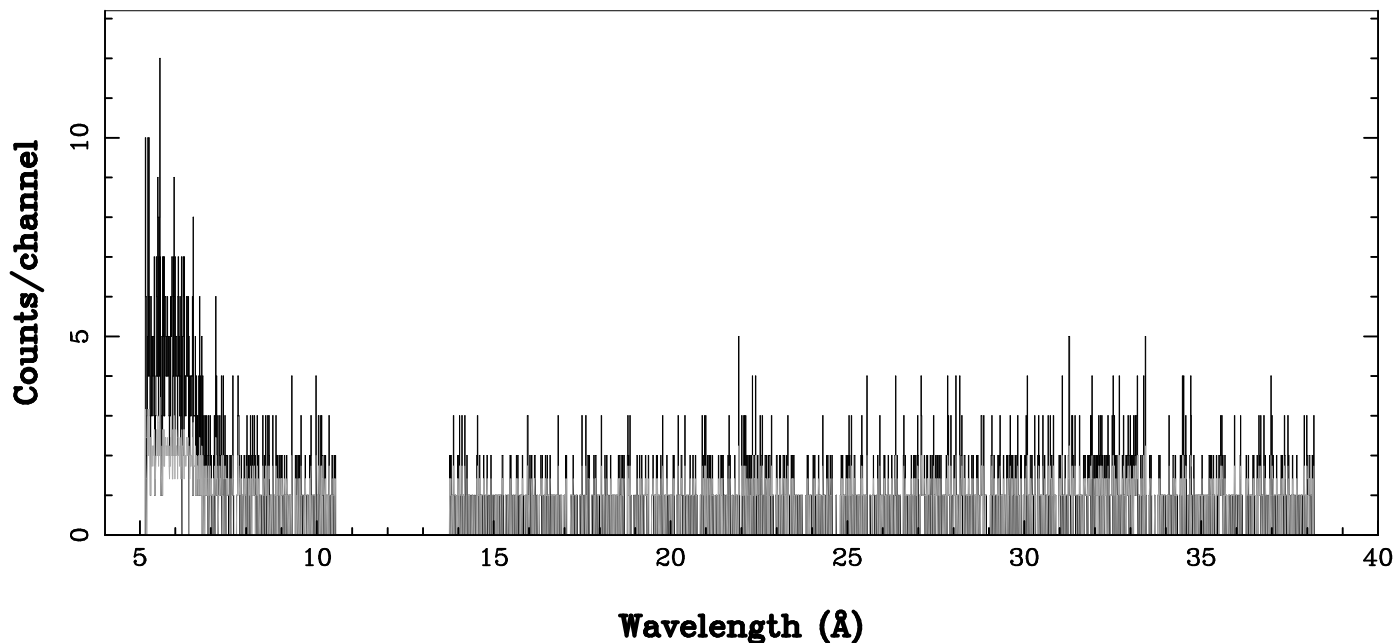

XMM - RGS1 - OBJECT: ZTF20abfcszi - RA: 7.806667 - DEC: 85.00888
OBS-ID: 0872391701 - EXP-ID: Indef - Exp. Time: 4492.2119140625
Key: - data - errors

DATE-OBS 2021-02-25T12:14:26
DATE-END 2021-02-25T13:30:27

SOURCE ID: 7 - SPECTRUM ORDER: 1
WHOLE_FIELD

SRC+BKG SPECTRUM, No rebinning

SOURCE ID: 7 - SPECTRUM ORDER: 2
WHOLE_FIELD

SRC+BKG SPECTRUM, No rebinning