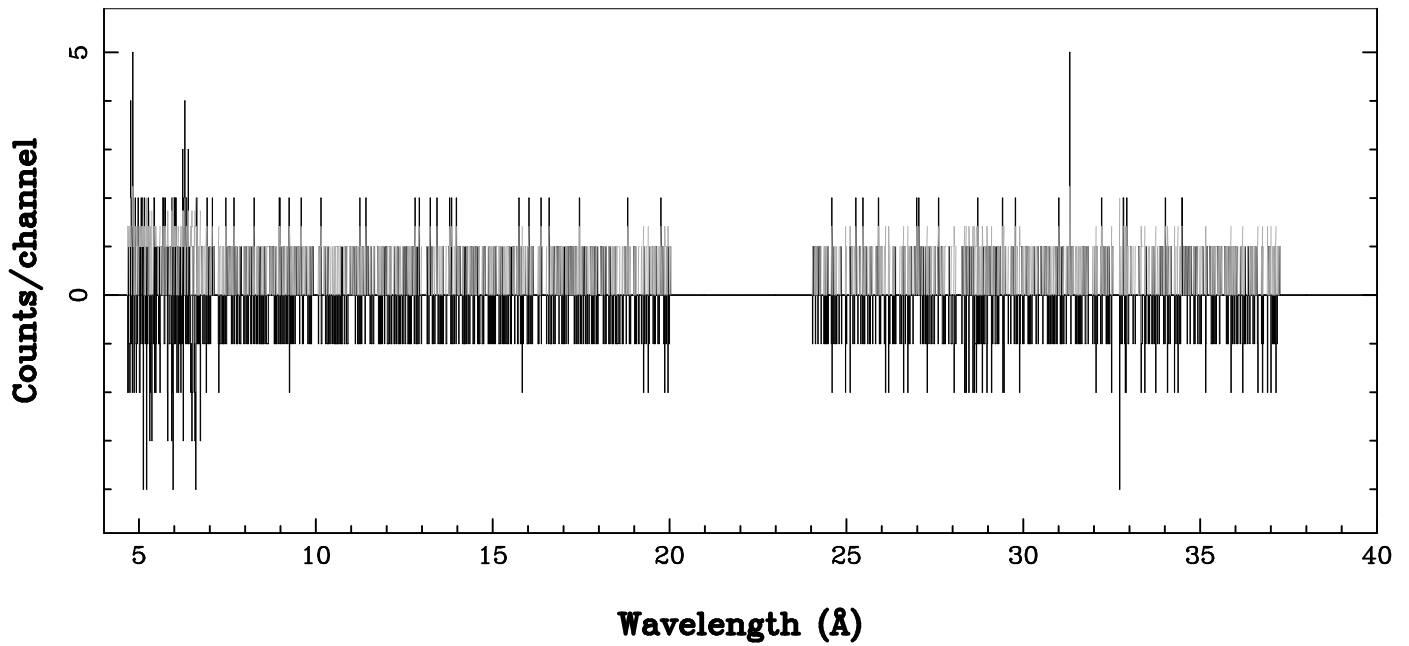

XMM - RGS2 - OBJECT: ZTF20abfcszi - RA: 7.806667 - DEC: 85.00888  
OBS-ID: 0872391701 - EXP-ID: Indef - Exp. Time: 4494.5126953125  
Key: - data - errors

DATE-OBS 2021-02-25T12:14:34  
DATE-END 2021-02-25T13:31:17

SOURCE ID: 1 - SPECTRUM ORDER: 1  
PROPOSAL

NET SPECTRUM, No rebinning

SOURCE ID: 1 - SPECTRUM ORDER: 2  
PROPOSAL

NET SPECTRUM, No rebinning