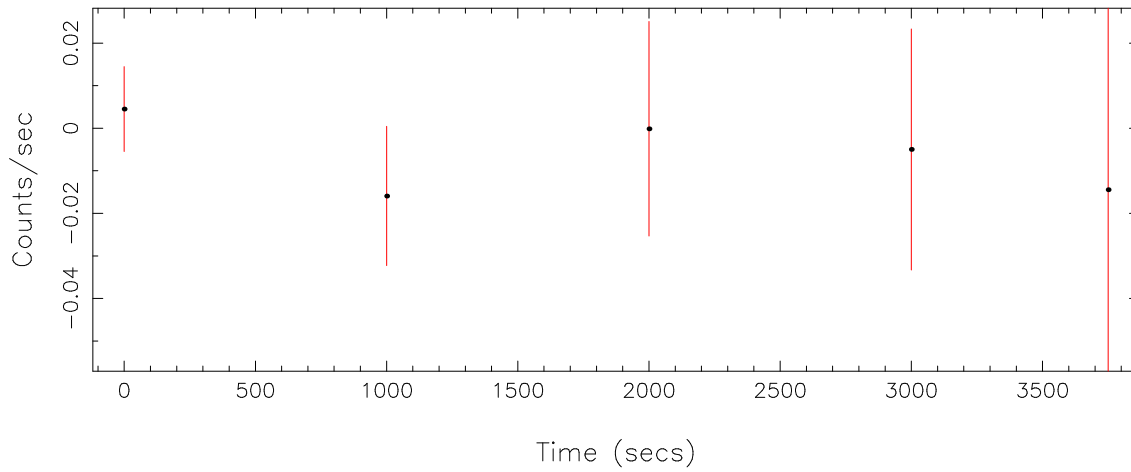

Filename: product/P0872391701R2S005SRCTSR0001.FIT

Obs. ID: 0872391701 (ZTF20abfcszi)

Exp ID: RGS2005

Source no.: 1

Source RA_corr: 0:31:13.60 (J2000)

Source Dec_corr: 85: 0:31.9 (J2000)

Time series bin size: 1000 secs

Plotted bin size: 1000 secs

Time series start (MJD): 59270.5177329

Background subtracted time series

Mean Rate = -6.19554×10^{-3}

Background time series

Mean Rate = 0.32452268

GTI time series (histogram) and fractional exposure values (blue points)