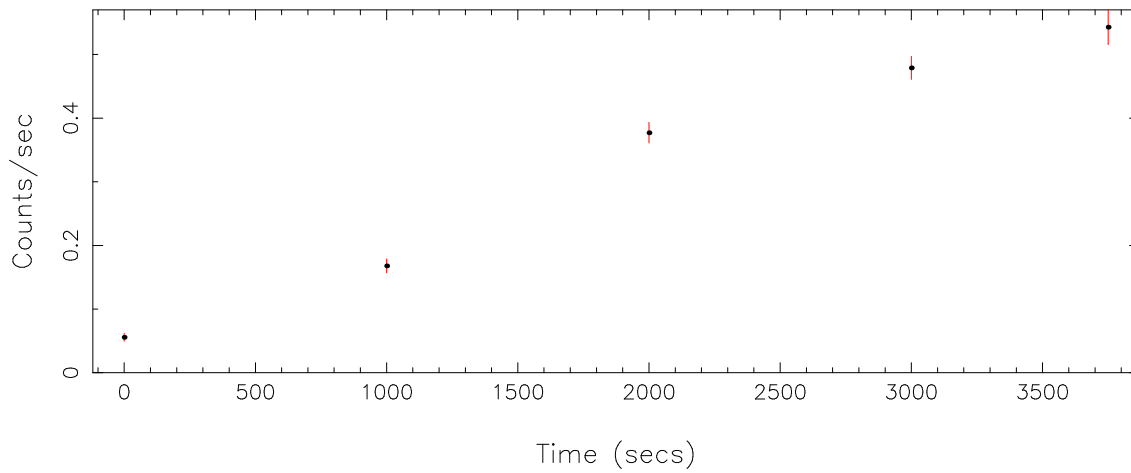

Plotted bin size: 1000 secs

Time series start (MJD): 59270.5177329

Background subtracted time series

Mean Rate = -6.19554×10^{-3}

Background time series

Mean Rate = 0.32452268

GTI time series (histogram) and fractional exposure values (blue points)