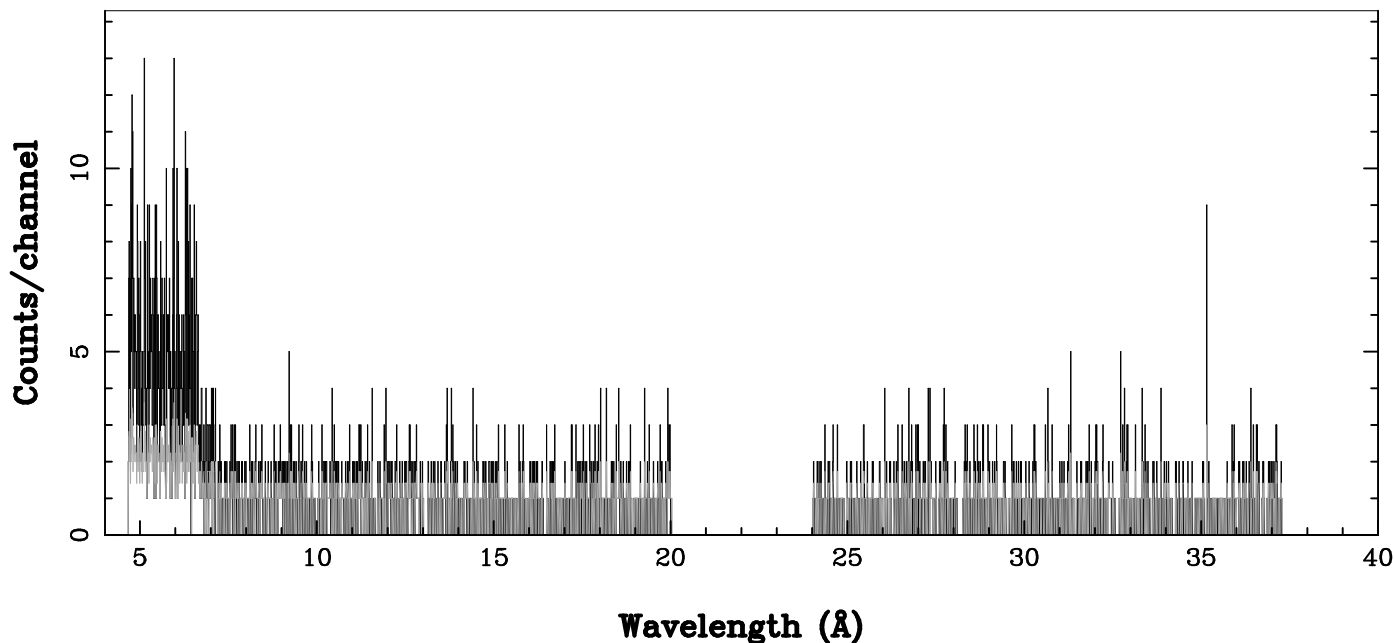

XMM - RGS2 - OBJECT: ZTF20abfcszi - RA: 7.806667 - DEC: 85.00888
OBS-ID: 0872391701 - EXP-ID: Indef - Exp. Time: 4494.5126953125
Key: - data - errors

DATE-OBS 2021-02-25T12:14:34
DATE-END 2021-02-25T13:31:17

SOURCE ID: 7 - SPECTRUM ORDER: 1
WHOLE_FIELD

SRC+BKG SPECTRUM, No rebinning

SOURCE ID: 7 - SPECTRUM ORDER: 2
WHOLE_FIELD

SRC+BKG SPECTRUM, No rebinning