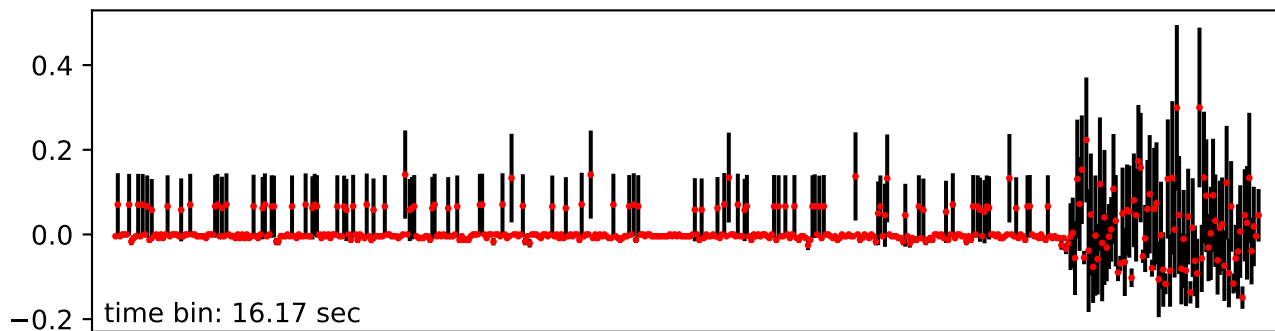

Merged TimeSeries

OBS_ID: 0880030201

EPIC SRCNUM: 1

RA,Dec: 15h32m32.4785s -73d26m26.3535s

EPN

EMOS1

EMOS2

RGS1+RGS2

0 1000 2000 3000 4000 5000 6000 7000 8000
time (s) after 2021-08-16 00:45:11 (UTC)