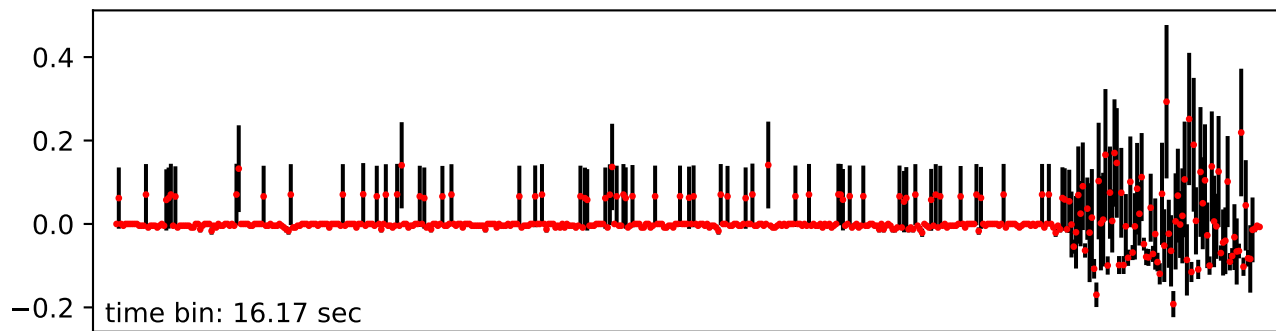

Merged TimeSeries

OBS_ID: 0880030201

EPIC SRCNUM: 2

RA,Dec: 15h31m26.0551s -73d23m08.4121s

EPN

EMOS1

EMOS2

RGS1+RGS2