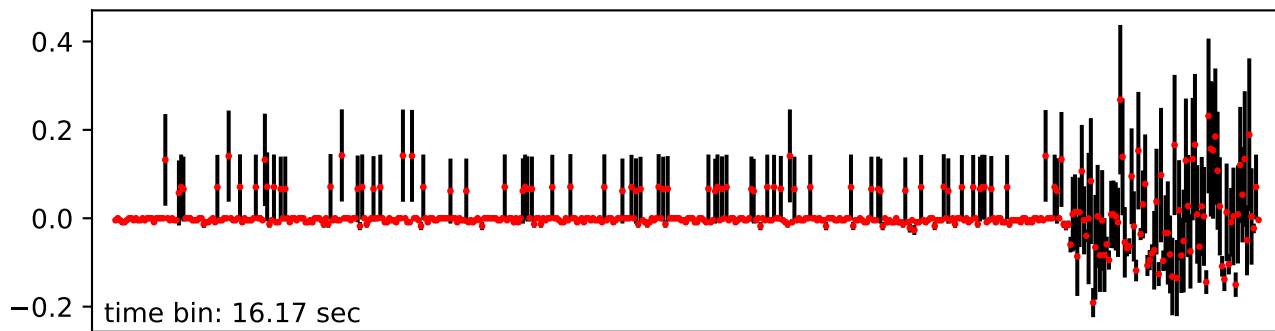

# Merged TimeSeries

OBS\_ID: 0880030201

EPIC SRCNUM: 3

RA,Dec: 15h31m26.3397s -73d21m00.255s

EPN

EMOS1

EMOS2

RGS1+RGS2