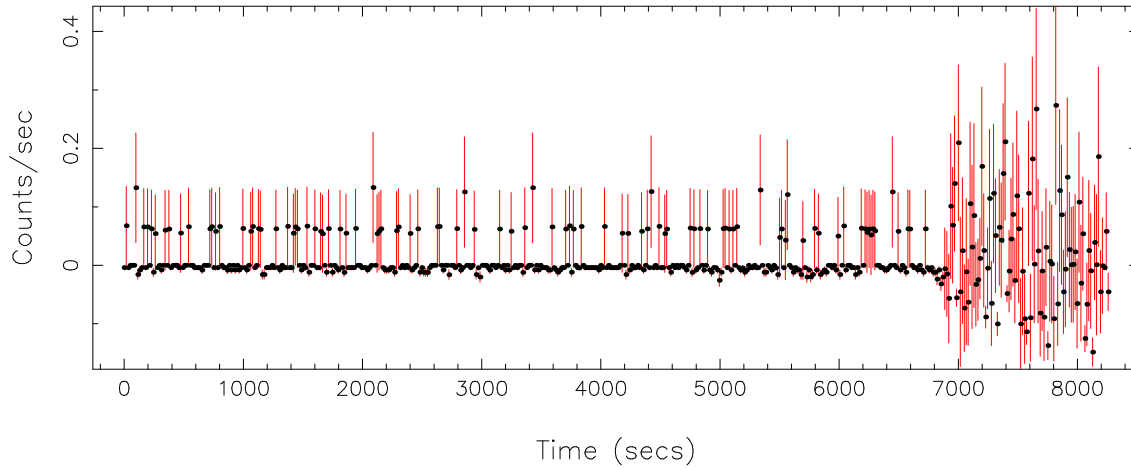

Filename: product/P0880030201PNS003SRCTSR8001.FIT

Obs. ID: 0880030201 (HD137387)

Exp ID: PNS003

Source no.: 1

Source RA\_corr: 15:32:32.43 (J2000)

Source Dec\_corr: -73:26:27.4 (J2000)

Time series bin size: 0.96 secs

Plotted bin size: 16.3199997 secs

Time series start (MJD): 59442.0322728

Background subtracted time series

Mean Rate= 0.01257702

Background time series

Mean Rate= 0.02458828

GTI time series (histogram) and fractional exposure values (blue points)