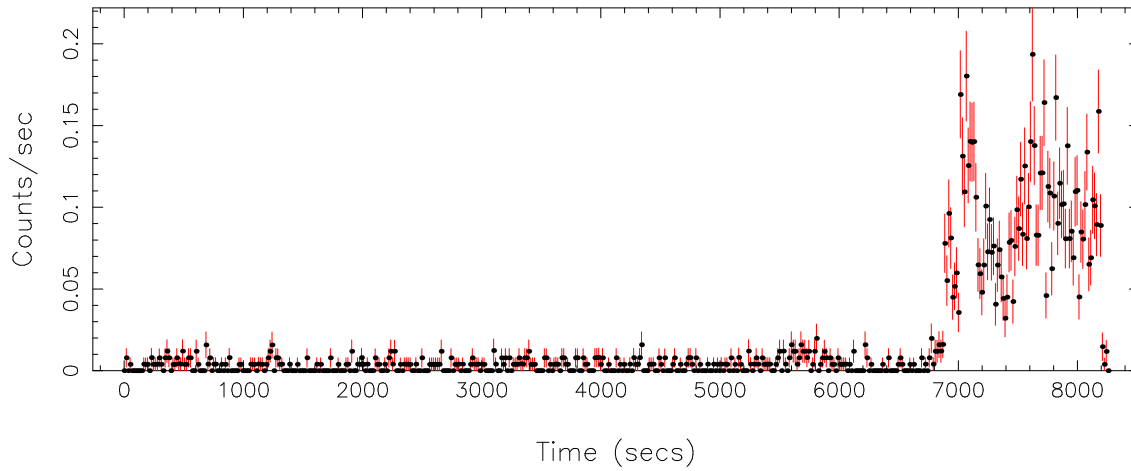

Plotted bin size: 16.3199997 secs

Time series start (MJD): 59442.0322728

Background subtracted time series

Mean Rate=  $7.21445 \times 10^{-3}$

Background time series

Mean Rate= 0.01800897

GTI time series (histogram) and fractional exposure values (blue points)