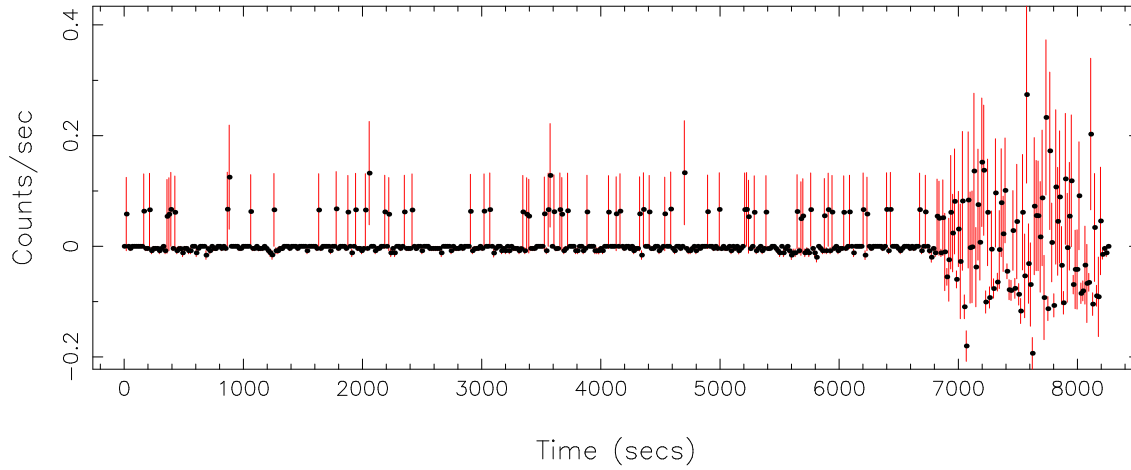

Filename: product/P0880030201PNS003SRCTSR8002.FIT

Obs. ID: 0880030201 (HD137387)

Exp ID: PNS003

Source no.: 2

Source RA\_corr: 15:31:25.98 (J2000)

Source Dec\_corr: -73:23:9.7 (J2000)

Time series bin size: 0.96 secs

Plotted bin size: 16.3199997 secs

Time series start (MJD): 59442.0322728

Background subtracted time series

Mean Rate=  $7.21445 \times 10^{-3}$

Background time series

Mean Rate= 0.01800897

GTI time series (histogram) and fractional exposure values (blue points)