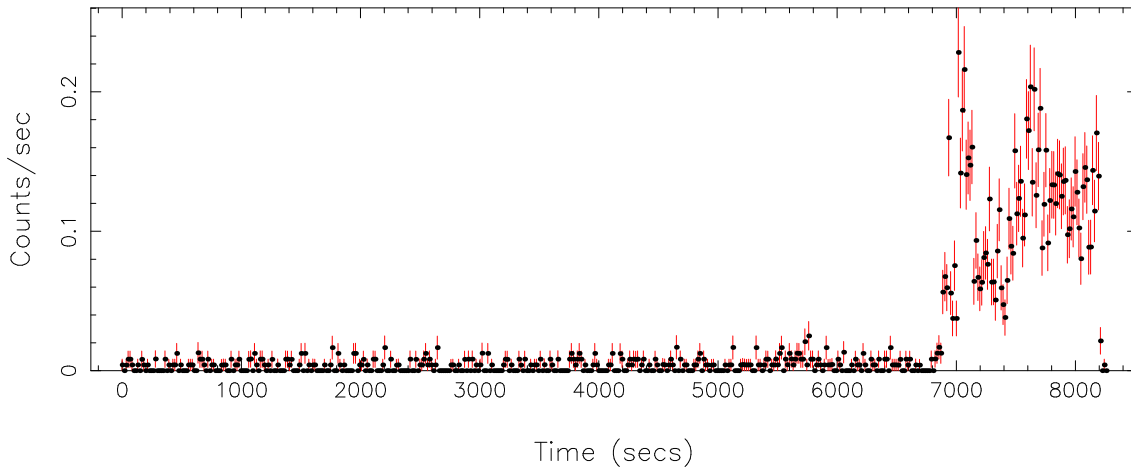

Plotted bin size: 16.3199997 secs

Time series start (MJD): 59442.0322728

Background subtracted time series

Mean Rate= 8.73955×10^{-3}

Background time series

Mean Rate= 0.02164949

GTI time series (histogram) and fractional exposure values (blue points)