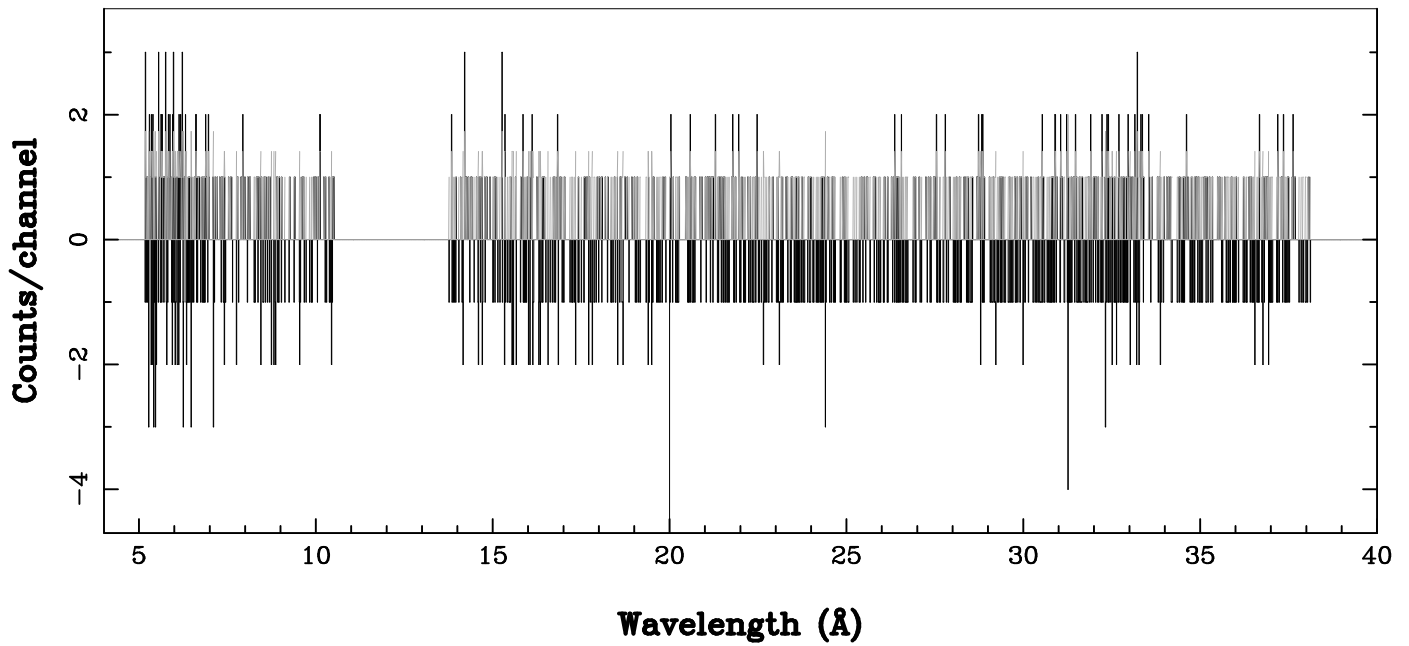

XMM - RGS1 - OBJECT: HD137387 - RA: 232.8784 - DEC: -73.3895  
OBS-ID: 0880030201 - EXP-ID: Indef - Exp. Time: 9938.2333984375  
Key: - data - errors

DATE-OBS 2021-08-16T00:12:49  
DATE-END 2021-08-16T02:59:45

SOURCE ID: 1 - SPECTRUM ORDER: 1  
PROPOSAL

NET SPECTRUM, No rebinning

SOURCE ID: 1 - SPECTRUM ORDER: 2  
PROPOSAL

NET SPECTRUM, No rebinning