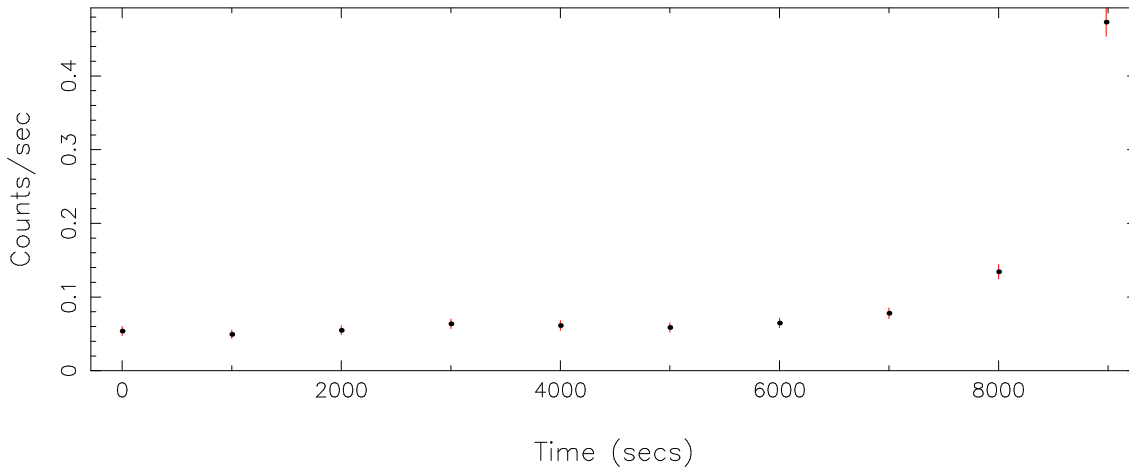

Filename: product/P0880030201R1S004SRCTSR0001.FIT

Obs. ID: 0880030201 (HD137387)

Exp ID: RGS1004

Source no.: 1

Source RA\_corr: 15:31:30.82 (J2000)

Source Dec\_corr: -73:23:22.5 (J2000)

Time series bin size: 1000 secs

Plotted bin size: 1000 secs

Time series start (MJD): 59442.0159826

Background subtracted time series

Mean Rate=  $3.95 \times 10^{-5}$

Background time series

Mean Rate= 0.10925077

GTI time series (histogram) and fractional exposure values (blue points)