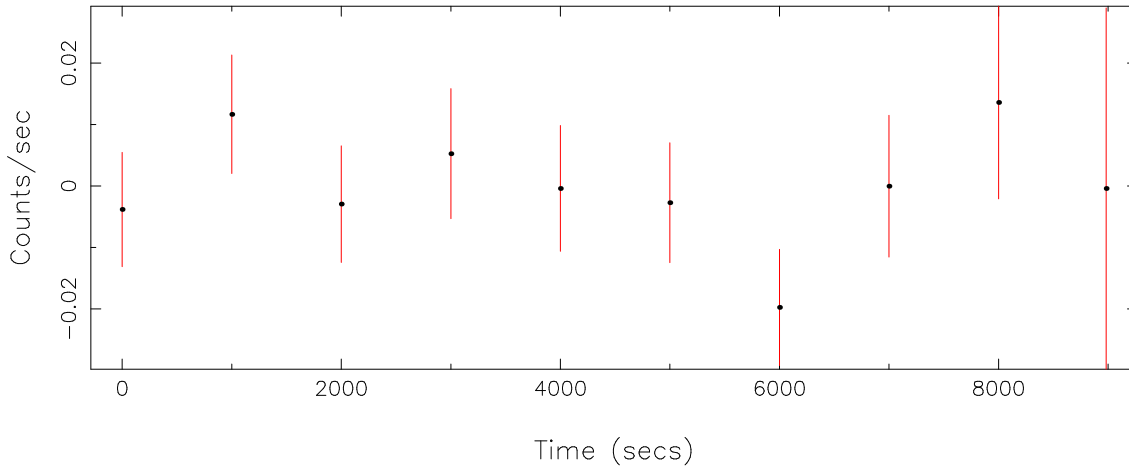

Filename: product/P0880030201R1S004SRCTSR0001.FIT

Obs. ID: 0880030201 (HD137387)

Exp ID: RGS1004

Source no.: 1

Source RA\_corr: 15:31:30.82 (J2000)

Source Dec\_corr: -73:23:22.5 (J2000)

Time series bin size: 1000 secs

Plotted bin size: 1000 secs

Time series start (MJD): 59442.0159826

Background subtracted time series

Mean Rate=  $3.95 \times 10^{-5}$

Background time series

Mean Rate= 0.10925077

GTI time series (histogram) and fractional exposure values (blue points)