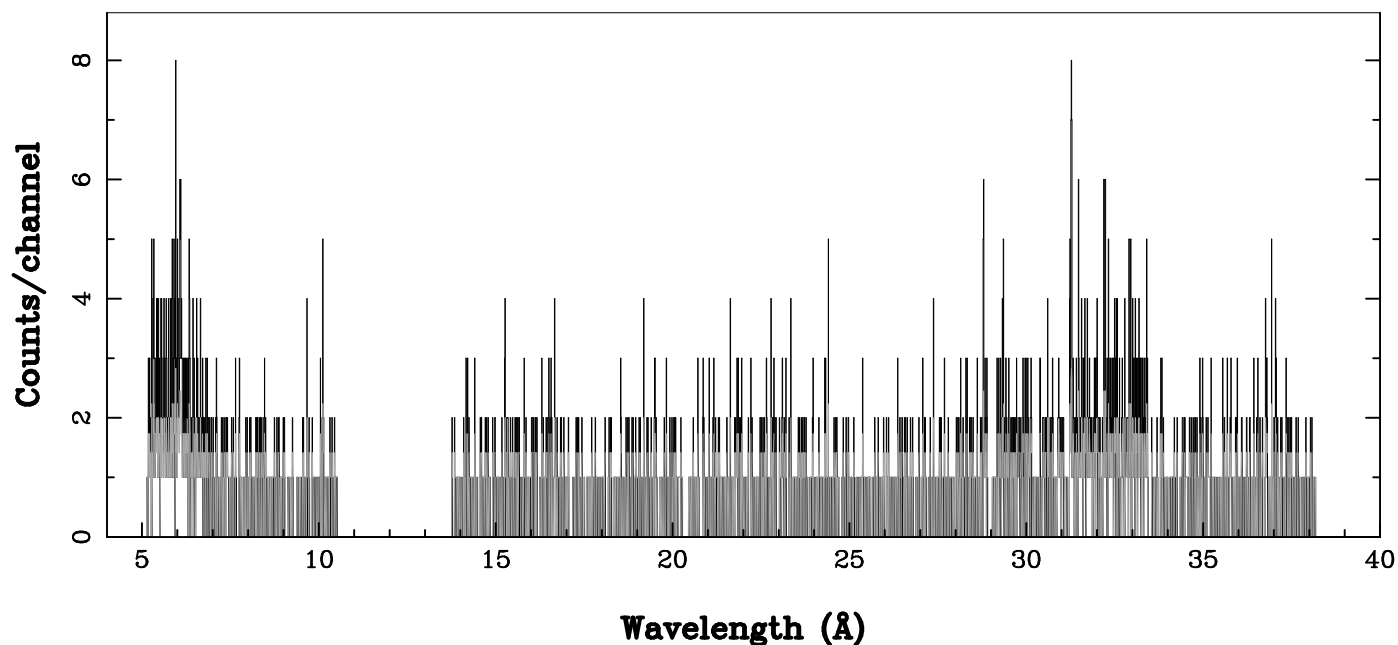

XMM - RGS1 - OBJECT: HD137387 - RA: 232.8784 - DEC: -73.3895
OBS-ID: 0880030201 - EXP-ID: Indef - Exp. Time: 9938.2333984375
Key: - data - errors

DATE-OBS 2021-08-16T00:12:49
DATE-END 2021-08-16T02:59:45

SOURCE ID: 31 - SPECTRUM ORDER: 1
WHOLE_FIELD

SRC+BKG SPECTRUM, No rebinning

SOURCE ID: 31 - SPECTRUM ORDER: 2
WHOLE_FIELD

SRC+BKG SPECTRUM, No rebinning