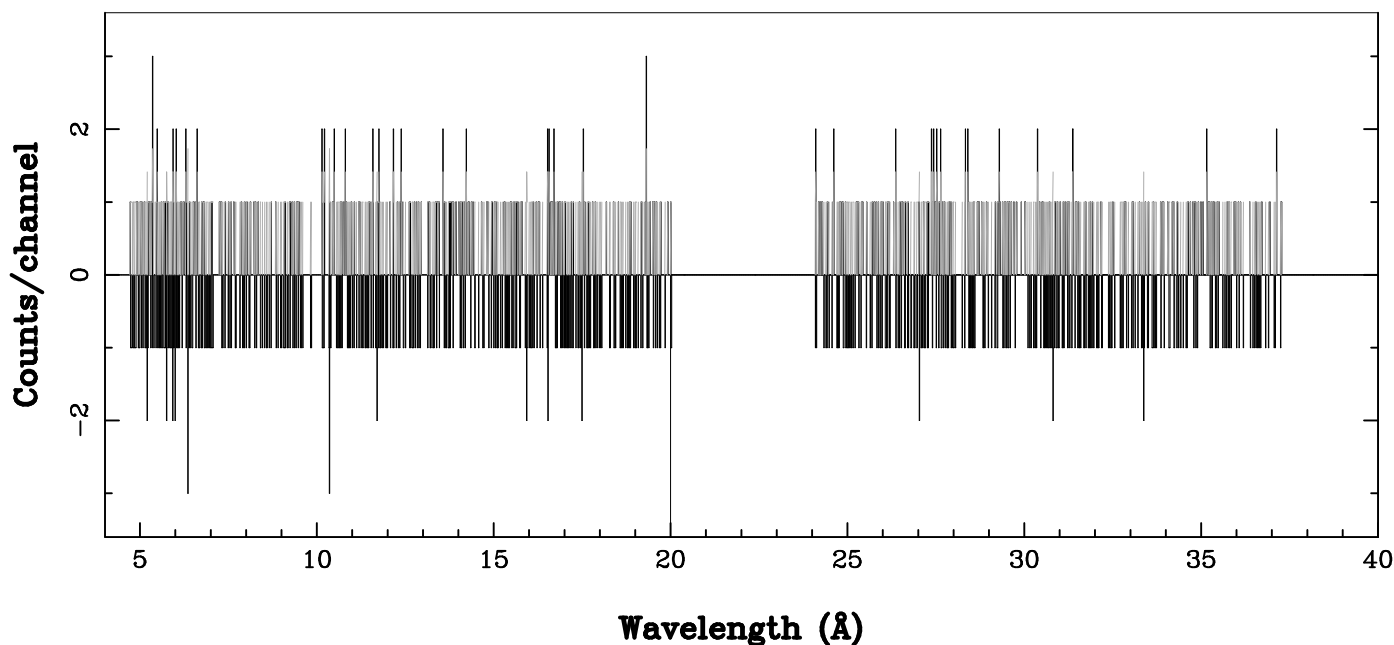

XMM - RGS2 - OBJECT: HD137387 - RA: 232.8784 - DEC: -73.3895  
OBS-ID: 0880030201 - EXP-ID: Indef - Exp. Time: 9947.6982421875  
Key: - data - errors

DATE-OBS 2021-08-16T00:12:57  
DATE-END 2021-08-16T03:00:33

SOURCE ID: 1 - SPECTRUM ORDER: 1  
PROPOSAL

NET SPECTRUM, No rebinning

SOURCE ID: 1 - SPECTRUM ORDER: 2  
PROPOSAL

NET SPECTRUM, No rebinning