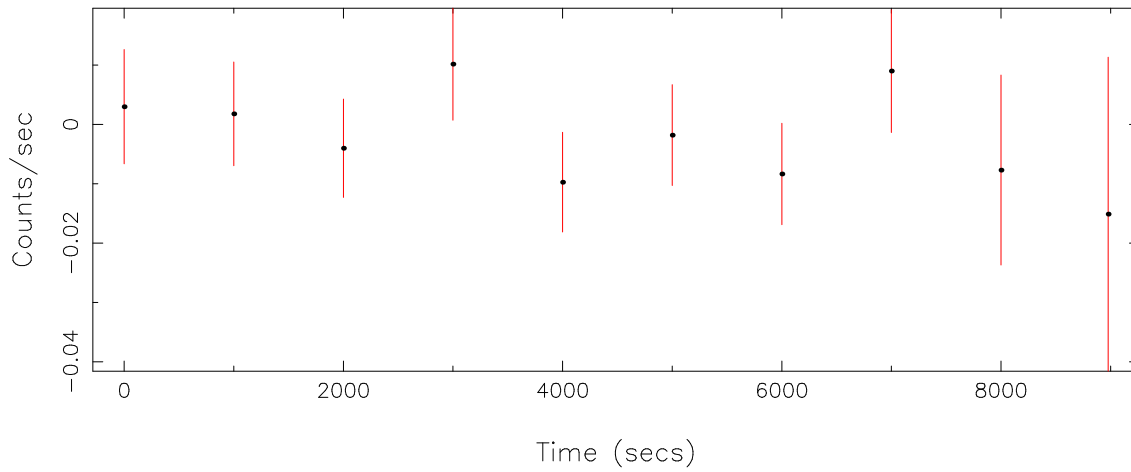

Filename: product/P0880030201R2S005SRCTSR0001.FIT

Obs. ID: 0880030201 (HD137387)

Exp ID: RGS2005

Source no.: 1

Source RA_corr: 15:31:30.82 (J2000)

Source Dec_corr: -73:23:22.5 (J2000)

Time series bin size: 1000 secs

Plotted bin size: 1000 secs

Time series start (MJD): 59442.0165965

Background subtracted time series

Mean Rate = -2.29295×10^{-3}

Background time series

Mean Rate = 0.094691

GTI time series (histogram) and fractional exposure values (blue points)