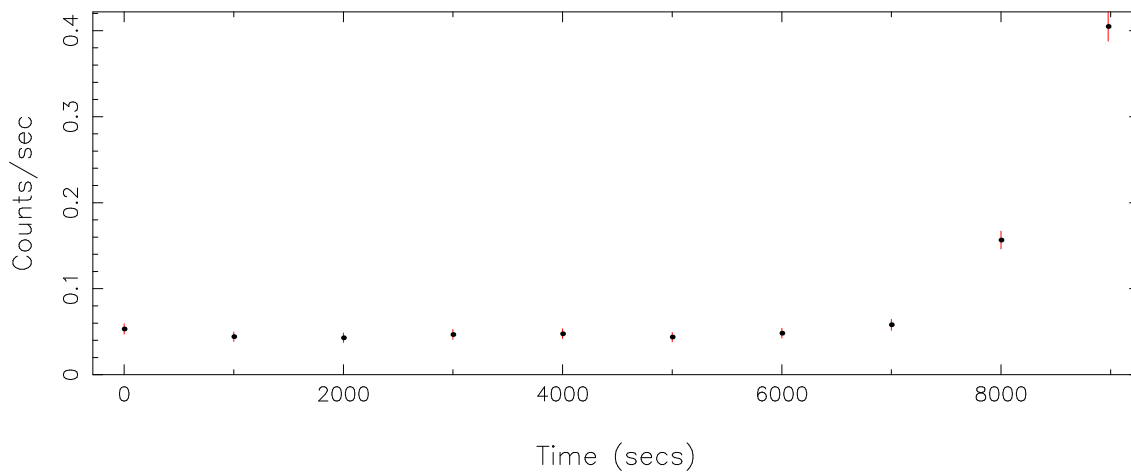

Filename: product/P0880030201R2S005SRCTSR0001.FIT

Obs. ID: 0880030201 (HD137387)

Exp ID: RGS2005

Source no.: 1

Source RA_corr: 15:31:30.82 (J2000)

Source Dec_corr: -73:23:22.5 (J2000)

Time series bin size: 1000 secs

Plotted bin size: 1000 secs

Time series start (MJD): 59442.0165965

Background subtracted time series

Mean Rate = -2.29295×10^{-3}

Background time series

Mean Rate = 0.094691

GTI time series (histogram) and fractional exposure values (blue points)