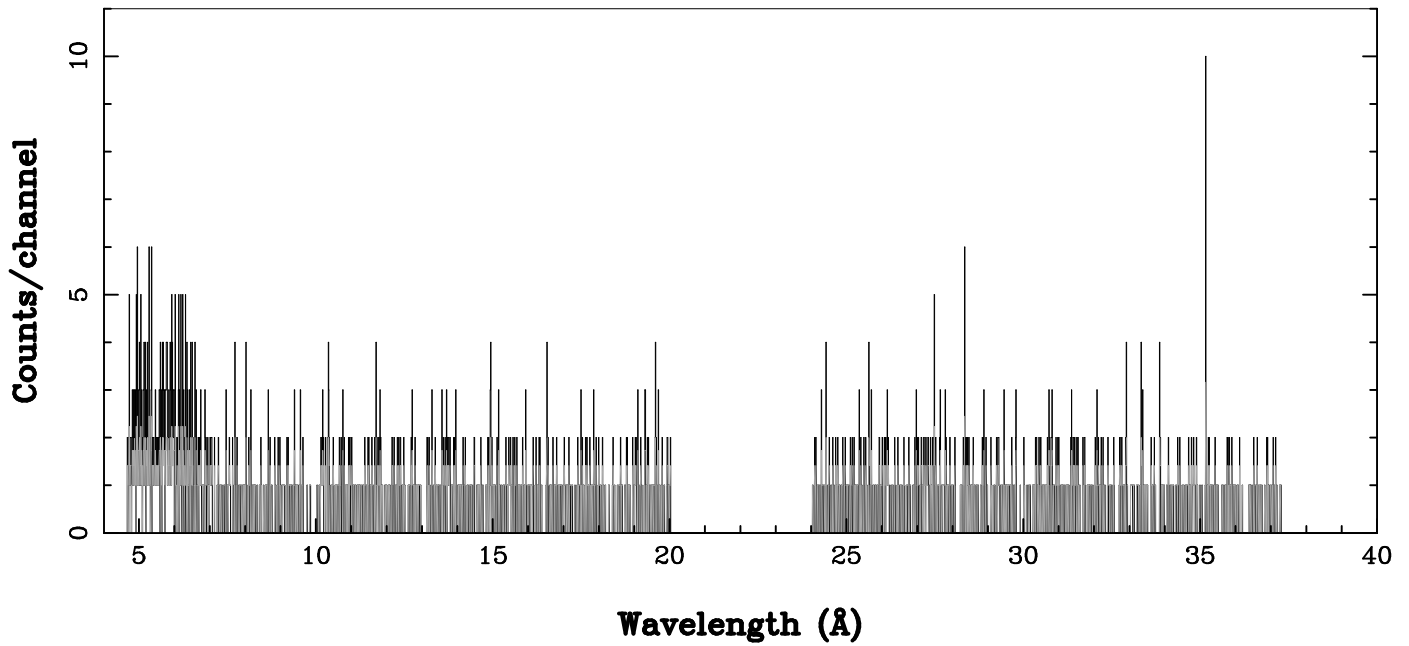

XMM - RGS2 - OBJECT: HD137387 - RA: 232.8784 - DEC: -73.3895
OBS-ID: 0880030201 - EXP-ID: Indef - Exp. Time: 9947.6982421875
Key: - data - errors

DATE-OBS 2021-08-16T00:12:57
DATE-END 2021-08-16T03:00:33

SOURCE ID: 31 - SPECTRUM ORDER: 1
WHOLE_FIELD

SRC+BKG SPECTRUM, No rebinning

SOURCE ID: 31 - SPECTRUM ORDER: 2
WHOLE_FIELD

SRC+BKG SPECTRUM, No rebinning