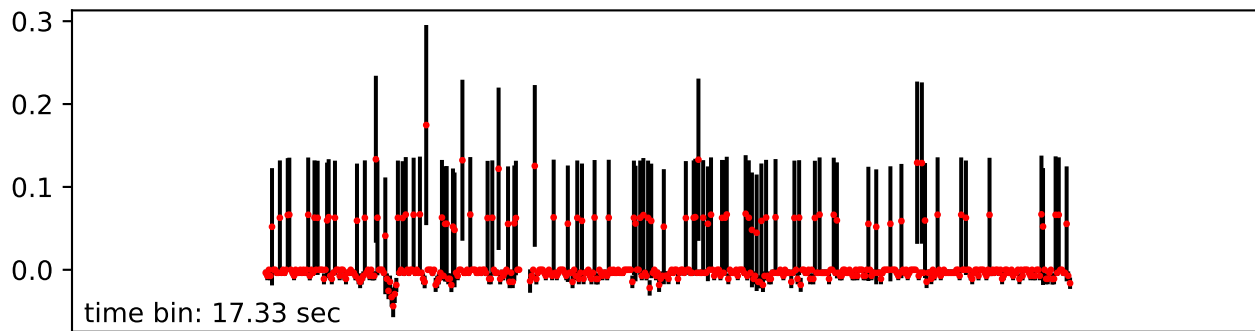

Merged TimeSeries

OBS_ID: 0880030701

EPIC SRCNUM: 1

RA,Dec: 17h24m07.8466s -47d30m16.903s

EPN

EMOS1

EMOS2

RGS1+RGS2