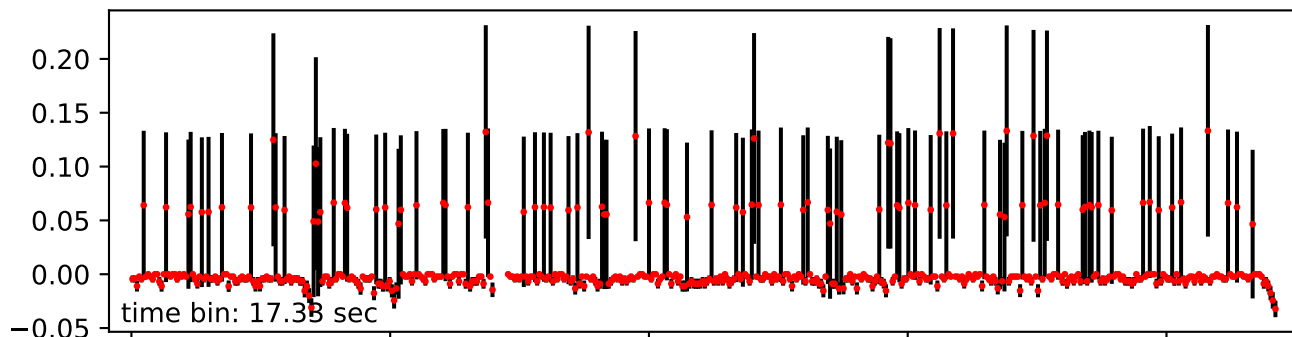

Merged TimeSeries

OBS_ID: 0880030701

EPIC SRCNUM: 2

RA,Dec: 17h22m44.2581s -47d26m02.749s

EPN

EMOS1

EMOS2

RGS1+RGS2

0 2000 4000 6000 8000
time (s) after 2021-09-10 23:17:43 (UTC)