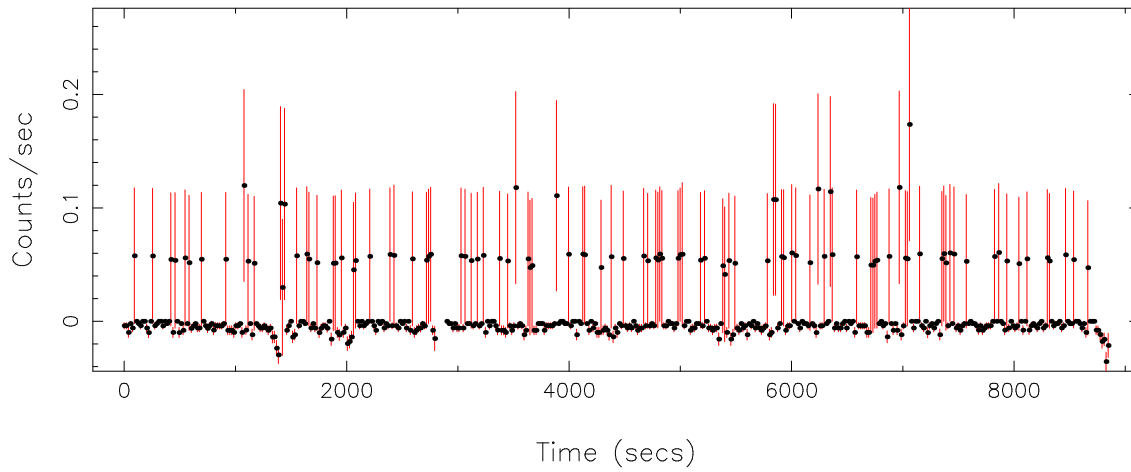

Filename: product/P0880030701PNS003SRCTSR8002.FIT

Obs. ID: 0880030701 (HD157042)

Exp ID: PNS003

Source no.: 2

Source RA\_corr: 17:22:44.36 (J2000)

Source Dec\_corr: -47:26:3.1 (J2000)

Time series bin size: 0.96 secs

Plotted bin size: 18.2399998 secs

Time series start (MJD): 59467.9715431

Background subtracted time series

Mean Rate=  $9.31889 \times 10^{-3}$

Background time series

Mean Rate=  $4.84554 \times 10^{-3}$

GTI time series (histogram) and fractional exposure values (blue points)