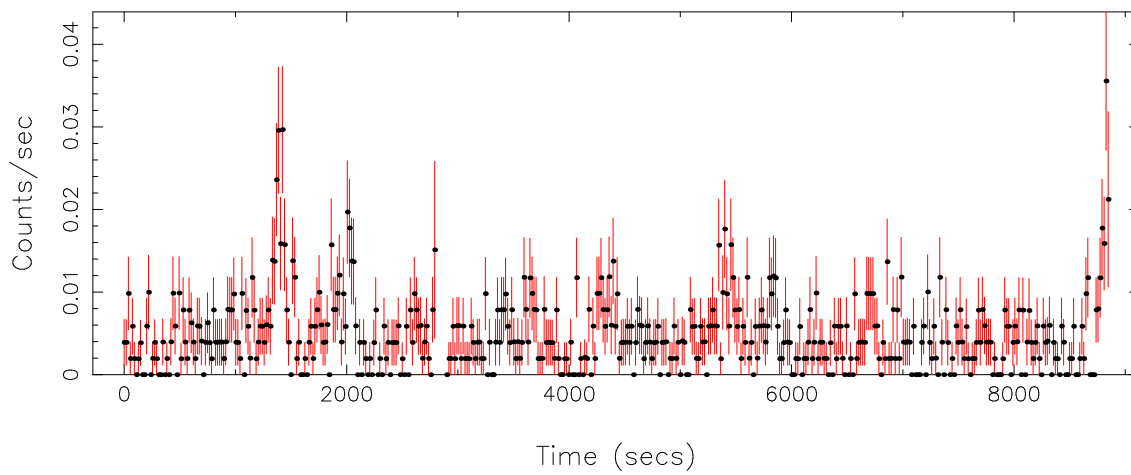

Plotted bin size: 18.2399998 secs

Time series start (MJD): 59467.9715431

Background subtracted time series

Mean Rate=  $9.31889 \times 10^{-3}$

Background time series

Mean Rate=  $4.84554 \times 10^{-3}$

GTI time series (histogram) and fractional exposure values (blue points)