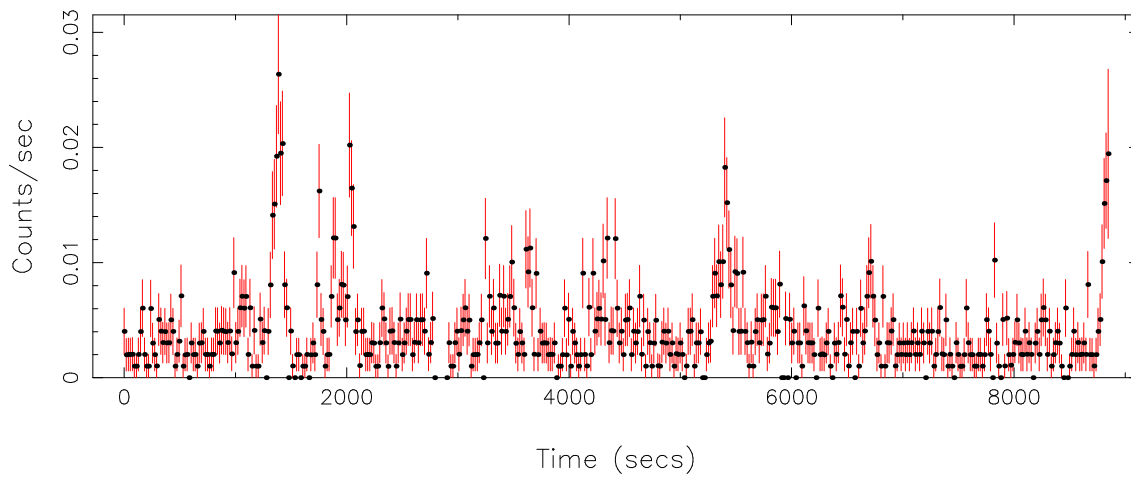

Filename: product/P0880030701PNS003SRCTSR8003.FIT

Obs. ID: 0880030701 (HD157042)

Exp ID: PNS003

Source no.: 3

Source RA\_corr: 17:23:58.39 (J2000)

Source Dec\_corr: -47:32:17.9 (J2000)

Time series bin size: 0.96 secs

Plotted bin size: 18.2399998 secs

Time series start (MJD): 59467.9715431

Background subtracted time series

Mean Rate=  $6.45524 \times 10^{-3}$

Background time series

Mean Rate=  $3.98965 \times 10^{-3}$

GTI time series (histogram) and fractional exposure values (blue points)