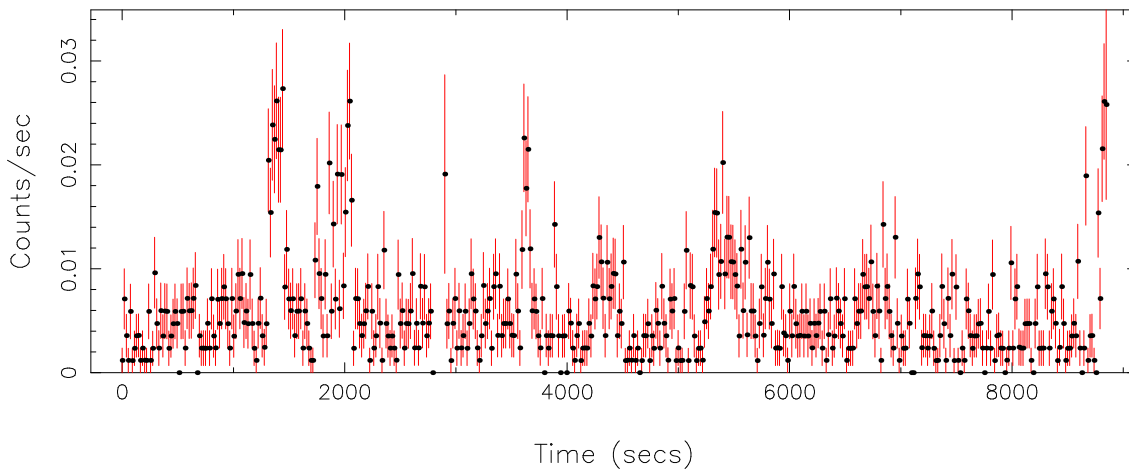

Plotted bin size: 18.2399998 secs

Time series start (MJD): 59467.9715431

Background subtracted time series

Mean Rate=  $9.60291 \times 10^{-3}$

Background time series

Mean Rate=  $5.77861 \times 10^{-3}$

GTI time series (histogram) and fractional exposure values (blue points)