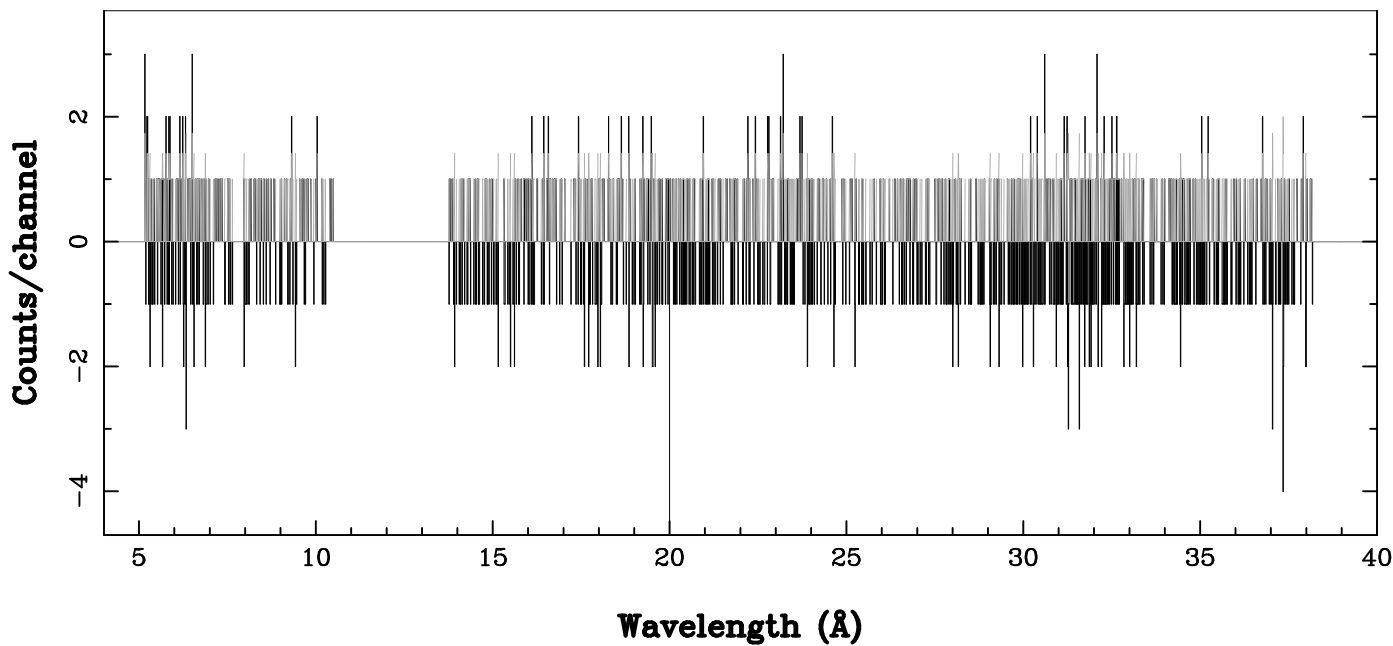

XMM - RGS1 - OBJECT: HD157042 - RA: 260.8169 - DEC: -47.4681
OBS-ID: 0880030701 - EXP-ID: Indef - Exp. Time: 11158.177734375
Key: - data - errors

DATE-OBS 2021-09-10T22:45:20
DATE-END 2021-09-11T01:54:46

SOURCE ID: 1 - SPECTRUM ORDER: 1
PROPOSAL

NET SPECTRUM, No rebinning

SOURCE ID: 1 - SPECTRUM ORDER: 2
PROPOSAL

NET SPECTRUM, No rebinning