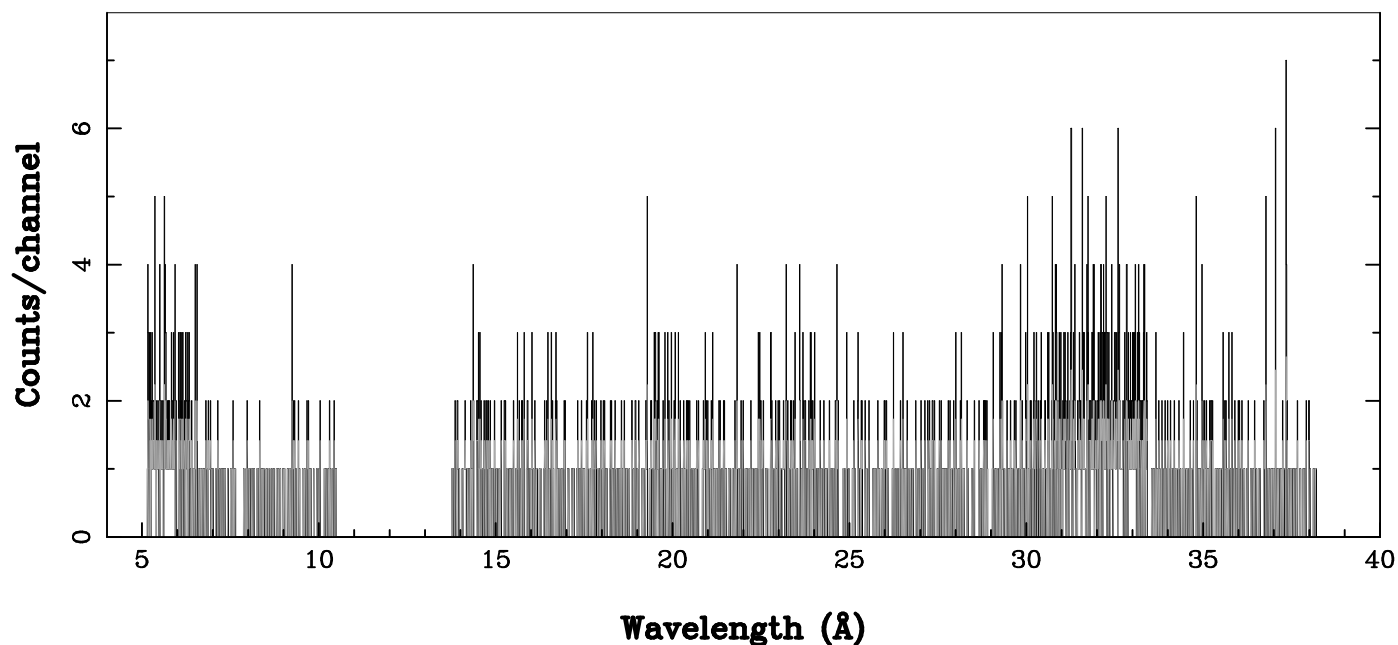

XMM - RGS1 - OBJECT: HD157042 - RA: 260.8169 - DEC: -47.4681
OBS-ID: 0880030701 - EXP-ID: Indef - Exp. Time: 11158.177734375
Key: - data - errors

DATE-OBS 2021-09-10T22:45:20
DATE-END 2021-09-11T01:54:46

SOURCE ID: 38 - SPECTRUM ORDER: 1
WHOLE_FIELD

SRC+BKG SPECTRUM, No rebinning

SOURCE ID: 38 - SPECTRUM ORDER: 2
WHOLE_FIELD

SRC+BKG SPECTRUM, No rebinning