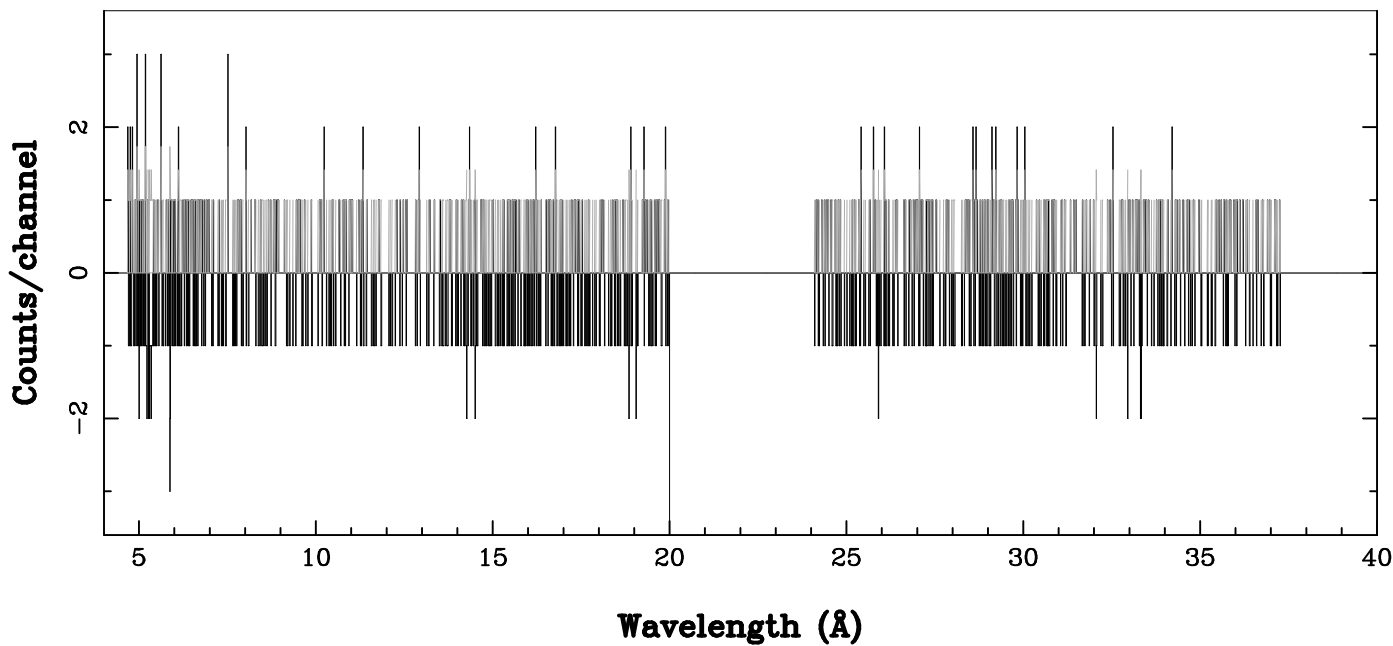

XMM - RGS2 - OBJECT: HD157042 - RA: 260.8169 - DEC: -47.4681
OBS-ID: 0880030701 - EXP-ID: Indef - Exp. Time: 11132.203125
Key: - data - errors

DATE-OBS 2021-09-10T22:45:28
DATE-END 2021-09-11T01:54:43

SOURCE ID: 1 - SPECTRUM ORDER: 1
PROPOSAL

NET SPECTRUM, No rebinning

SOURCE ID: 1 - SPECTRUM ORDER: 2
PROPOSAL

NET SPECTRUM, No rebinning