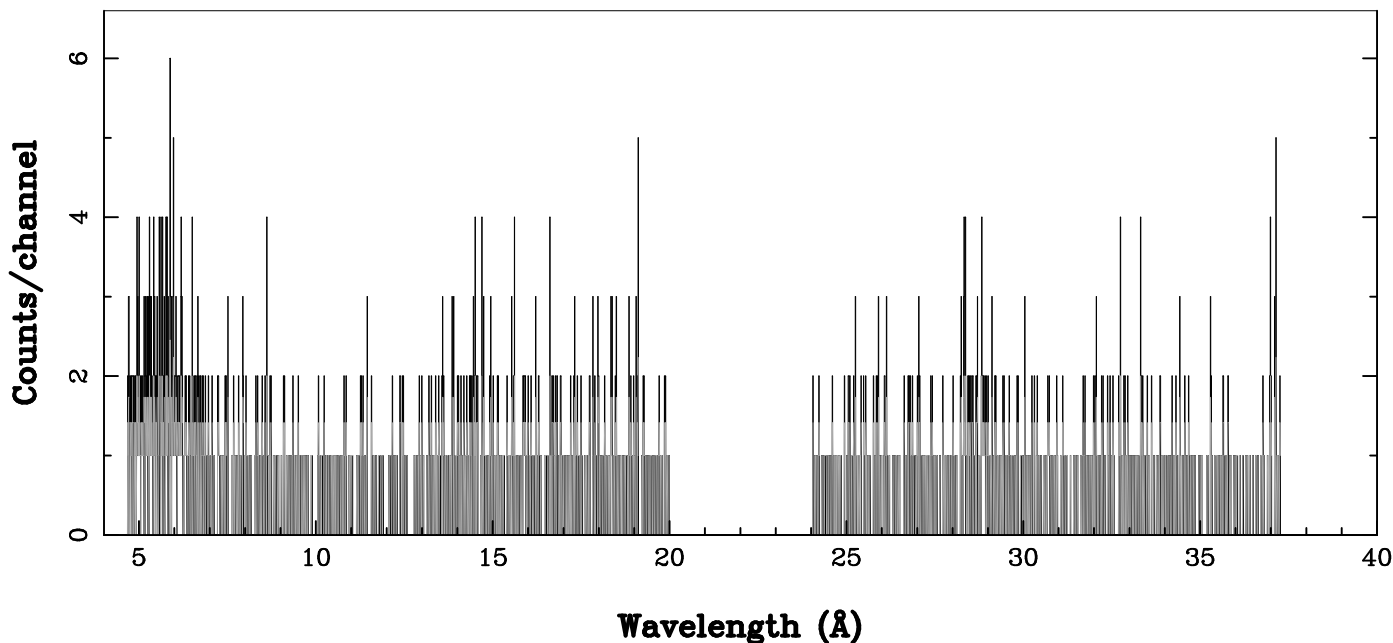

XMM - RGS2 - OBJECT: HD157042 - RA: 260.8169 - DEC: -47.4681
OBS-ID: 0880030701 - EXP-ID: Indef - Exp. Time: 11132.203125
Key: - data - errors

DATE-OBS 2021-09-10T22:45:28
DATE-END 2021-09-11T01:54:43

SOURCE ID: 38 - SPECTRUM ORDER: 1
WHOLE_FIELD

SRC+BKG SPECTRUM, No rebinning

SOURCE ID: 38 - SPECTRUM ORDER: 2
WHOLE_FIELD

SRC+BKG SPECTRUM, No rebinning