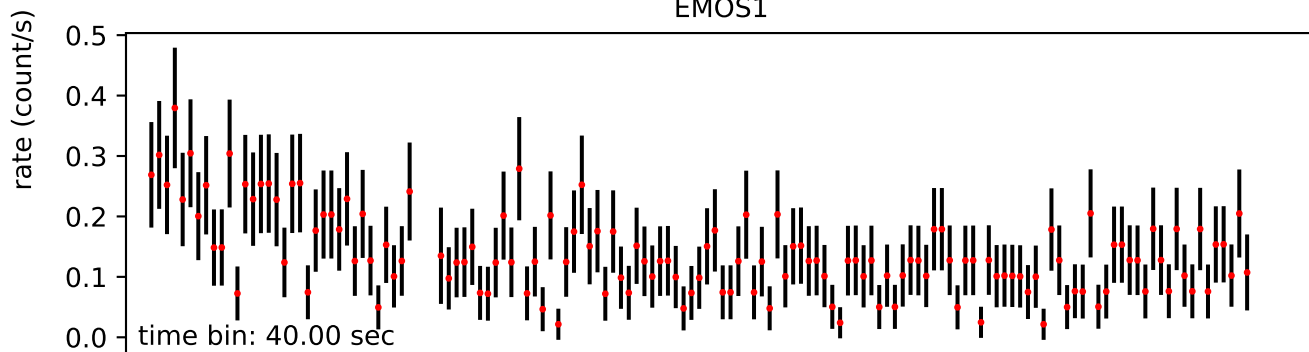

Merged TimeSeries

OBS_ID: 0882870101

EPIC SRCNUM: 1

RA,Dec: 07h49m55.066s +27d21m45.8787s

EPN

EMOS1

EMOS2

RGS1+RGS2