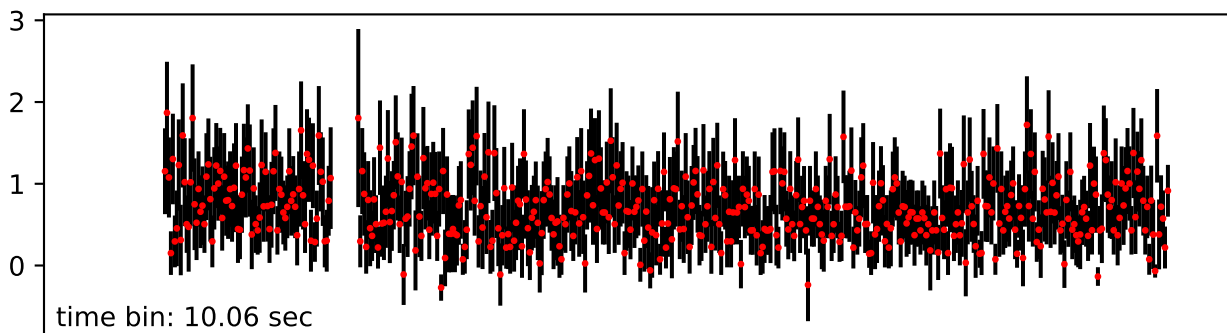

Merged TimeSeries

OBS_ID: 0882870101

EPIC SRCNUM: 1

RA,Dec: 07h49m55.066s +27d21m45.8787s

EPN

EMOS1

EMOS2

RGS1+RGS2