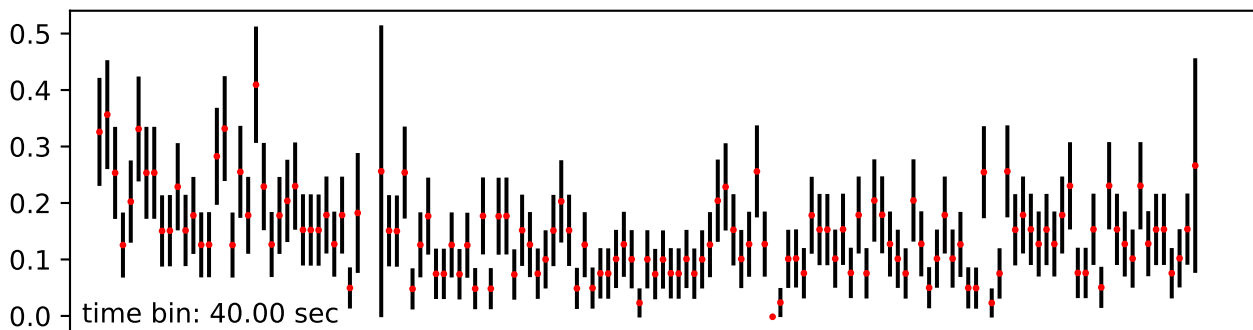

Merged TimeSeries

OBS_ID: 0882870101

EPIC SRCNUM: 1

RA,Dec: 07h49m55.066s +27d21m45.8787s

EPN

EMOS1

EMOS2

RGS1+RGS2