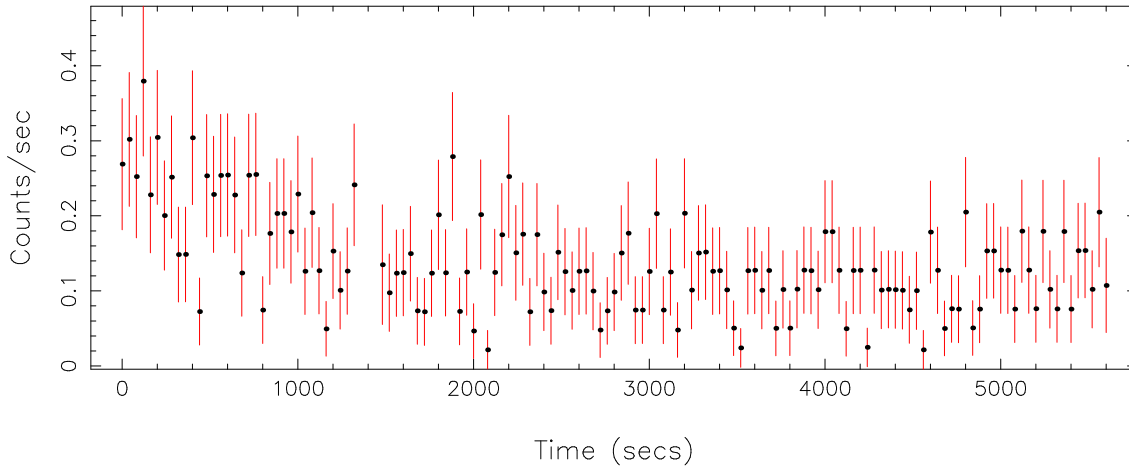

Filename: product/P0882870101M1S001SRCTSR8001.FIT
 Obs. ID: 0882870101 (HD 63433)
 Exp ID: M1S001
 Source no.: 1
 Source RA_corr: 7:49:55.06 (J2000)
 Source Dec_corr: 27:21:45.8 (J2000)
 Time series bin size: 40 secs
 Plotted bin size: 40 secs
 Time series start (MJD): 59299.8463508

Background subtracted time series

Mean Rate= 0.13835649

Background time series

Mean Rate= 2.88994×10^{-3}

GTI time series (histogram) and fractional exposure values (blue points)