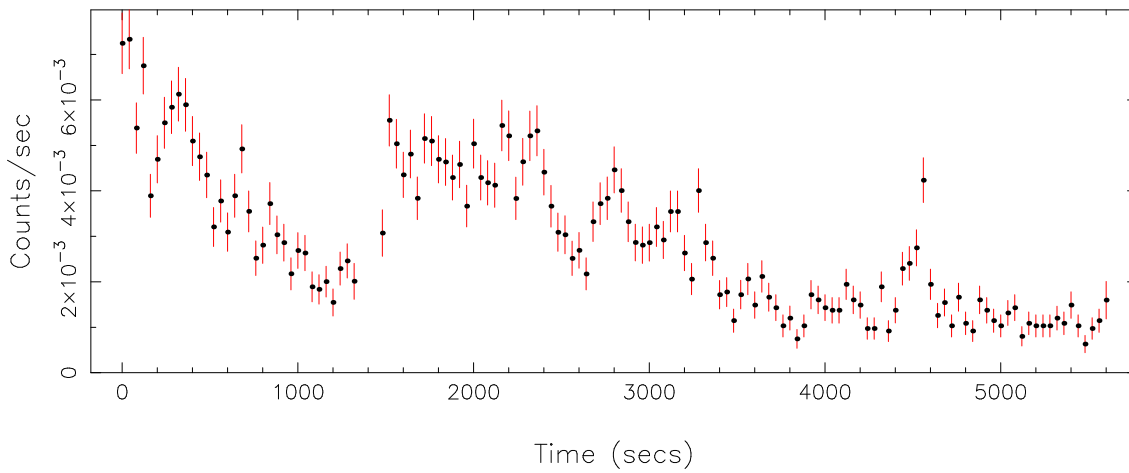

Filename: product/P0882870101M1S001SRCTSR8001.FIT
 Obs. ID: 0882870101 (HD 63433)
 Exp ID: M1S001
 Source no.: 1
 Source RA_corr: 7:49:55.06 (J2000)
 Source Dec_corr: 27:21:45.8 (J2000)
 Time series bin size: 40 secs
 Plotted bin size: 40 secs
 Time series start (MJD): 59299.8463508

Background subtracted time series

Mean Rate= 0.13835649

Background time series

Mean Rate= 2.88994×10^{-3}

GTI time series (histogram) and fractional exposure values (blue points)