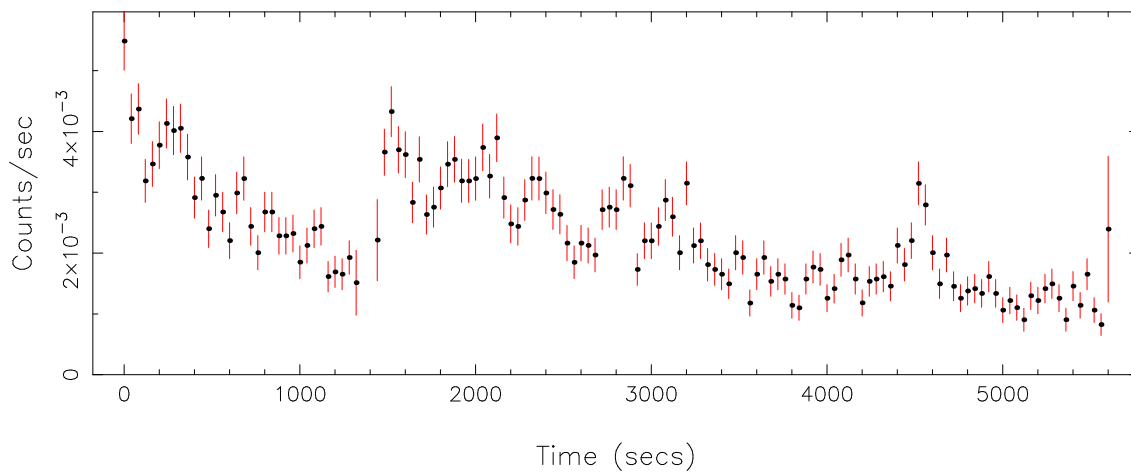

Plotted bin size: 40 secs

Time series start (MJD): 59299.8465939

Background subtracted time series

Mean Rate= 0.14509368

Background time series

Mean Rate=  $2.31045 \times 10^{-3}$

GTI time series (histogram) and fractional exposure values (blue points)