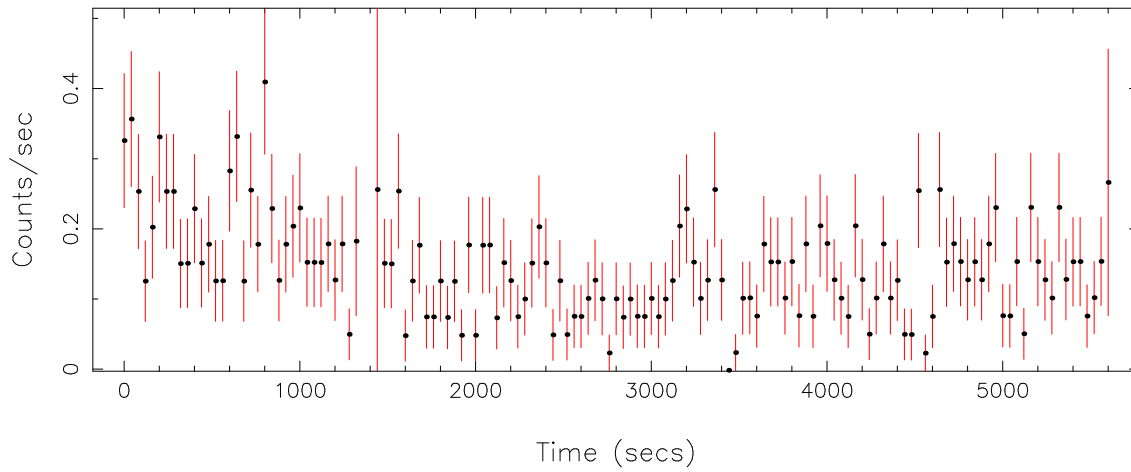

Filename: product/P0882870101M2S002SRCTSR8001.FIT

Obs. ID: 0882870101 (HD 63433)

Exp ID: M2S002

Source no.: 1

Source RA\_corr: 7:49:55.06 (J2000)

Source Dec\_corr: 27:21:45.8 (J2000)

Time series bin size: 40 secs

Plotted bin size: 40 secs

Time series start (MJD): 59299.8465939

Background subtracted time series

Mean Rate= 0.14509368

Background time series

Mean Rate=  $2.31045 \times 10^{-3}$

GTI time series (histogram) and fractional exposure values (blue points)