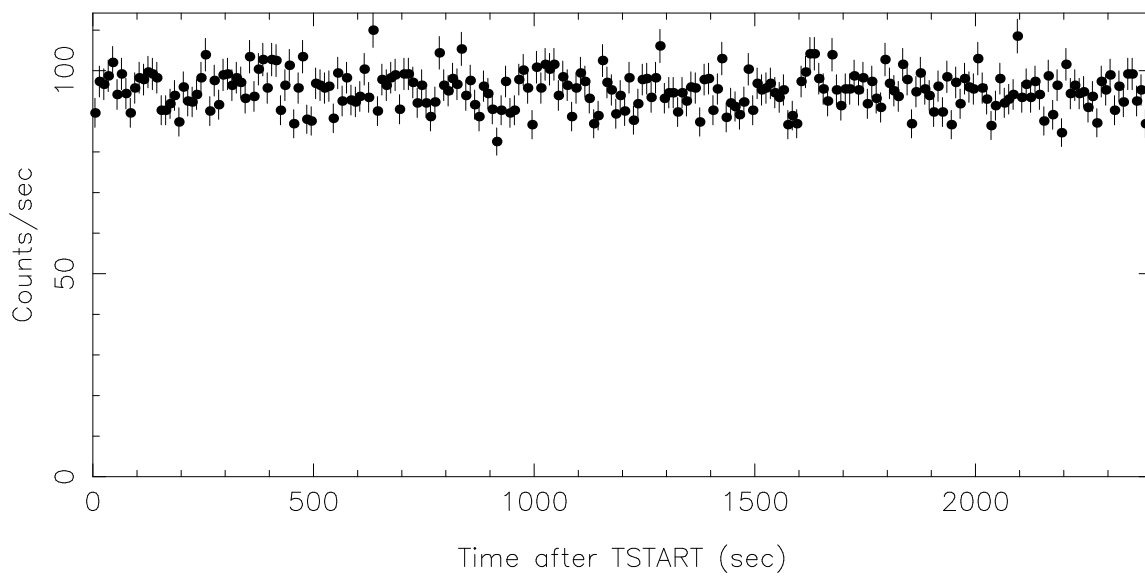

XMM	OBJECT: HD 63433	OSW ID: 0
OM	OBS ID: 0882870101	TIME START: 7.3317761×10 ⁸ MJD
REDUNDANT	EXP ID: 0882870101007	SRC EXTR. AREA: 112 pix
FAST	PI: Mr Michael Zhang	BKGRND EXTR. AREA: 544 pix
PSF FRAC. INC: 1	SRC NO: 1	START: 2021-03-26T20:25:41.000
VIGNET. CORR: YES	ORIG. BIN: 10 s	STOP: 2021-03-26T21:05:42.000
SRC RA: 117.4795	PLOTTED BIN SIZE: 10 s	EXP: 2400 s
SRC DEC: 27.362282	FILE: product/P0882870101OMS007TIMESR0001.FIT	

RATES 1

Net time series, BACKGROUND SUBTRACTED – Mean Rate=95.1848448

Background time series – Mean Rate=0.3961182

VARIABILITY TESTS

NUMBER OF BINS : 240 BIN SIZE : 10 sec.

RATES 1

Mean c/s	:	95.6193664 Net: 95.2231616
Variance (c/s)**2	:	21.6654896 Net: 21.6654928
Chi Square (Total)	:	541.527488 (239 dof.)
		Prob. = 0