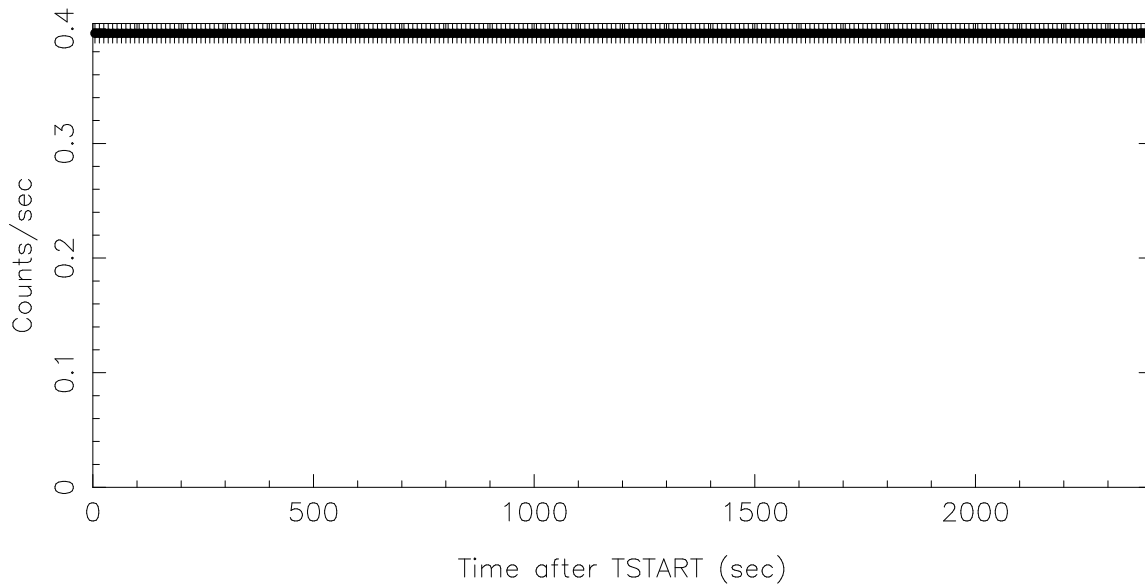

XMM	OBJECT: HD 63433	OSW ID: 0
OM	OBS ID: 0882870101	TIME START: 7.3317761×10 ⁸ MJD
REDUNDANT	EXP ID: 0882870101007	SRC EXTR. AREA: 112 pix
FAST	PI: Mr Michael Zhang	BKGRND EXTR. AREA: 544 pix
PSF FRAC. INC: 1	SRC NO: 1	START: 2021-03-26T20:25:41.000
VIGNET. CORR: YES	ORIG. BIN: 10 s	STOP: 2021-03-26T21:05:42.000
SRC RA: 117.4795	PLOTTED BIN SIZE: 10 s	EXP: 2400 s
SRC DEC: 27.362282	FILE: product/P0882870101OMS007TIMESR0001.FIT	

RATES 1

Net time series, BACKGROUND SUBTRACTED – Mean Rate=95.1848448

Background time series – Mean Rate=0.3961182

VARIABILITY TESTS

NUMBER OF BINS : 240 BIN SIZE : 10 sec.

RATES 1

Mean c/s	:	95.6193664 Net: 95.2231616
Variance (c/s)**2	:	21.6654896 Net: 21.6654928
Chi Square (Total)	:	541.527488 (239 dof.)
		Prob. = 0