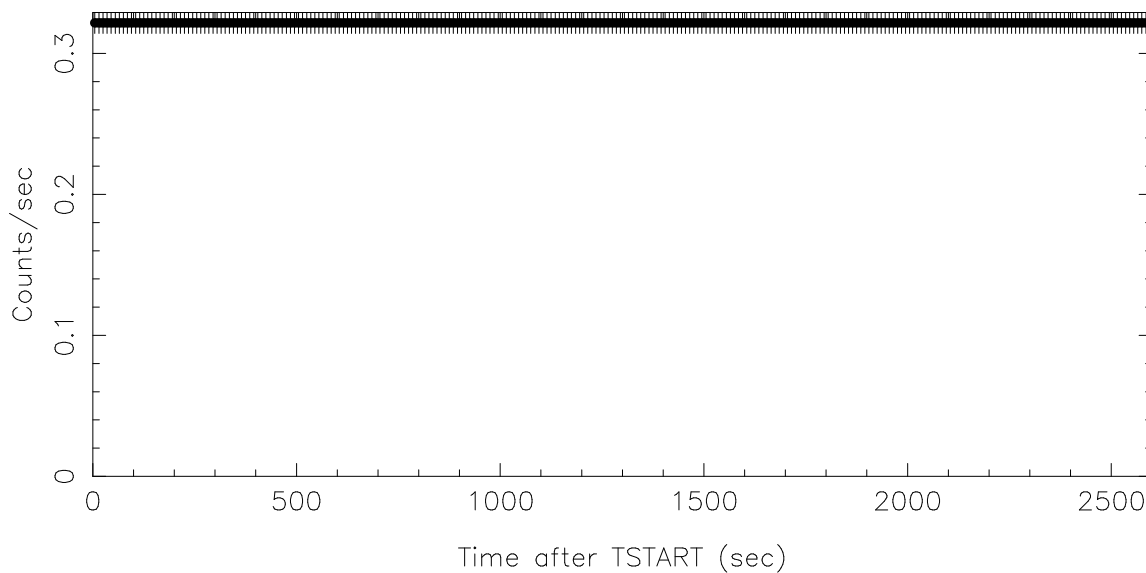

XMM	OBJECT: HD 63433	OSW ID: 0
OM	OBS ID: 0882870101	TIME START: 7.33180317×10 ⁸ MJD
REDUNDANT	EXP ID: 0882870101008	SRC EXTR. AREA: 114 pix
FAST	PI: Mr Michael Zhang	BKGRND EXTR. AREA: 547 pix
PSF FRAC. INC: 1	SRC NO: 1	START: 2021-03-26T21:10:48.000
VIGNET. CORR: YES	ORIG. BIN: 10 s	STOP: 2021-03-26T21:54:08.000
SRC RA: 117.4795	PLOTTED BIN SIZE: 10 s	EXP: 2600 s
SRC DEC: 27.362260	FILE: product/P0882870101OMS008TIMESR0001.FIT	

RATES 1

Net time series, BACKGROUND SUBTRACTED – Mean Rate=34.58168

Background time series – Mean Rate=0.32160464

VARIABILITY TESTS

NUMBER OF BINS : 260 BIN SIZE : 10 sec.

RATES 1

Mean c/s	:	34.890944 Net: 34.56936
Variance (c/s)**2	:	5.71931008 Net: 5.7193024
Chi Square (Total)	:	424.551808 (259 dof.)
		Prob. = 0