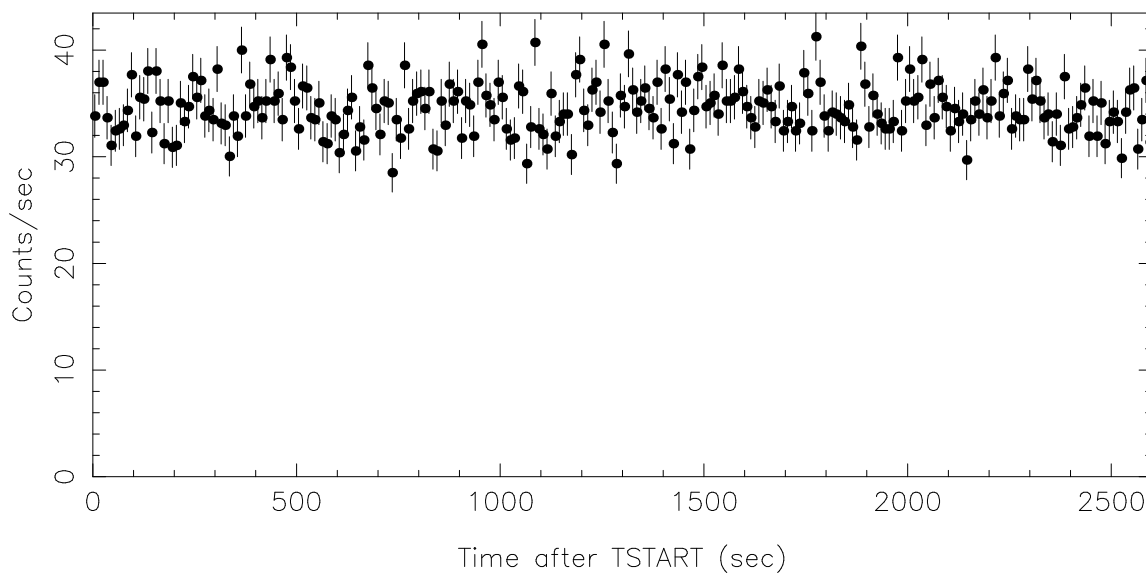

XMM	OBJECT: HD 63433	OSW ID: 0
OM	OBS ID: 0882870101	TIME START: 7.33180317×10 ⁸ MJD
REDUNDANT	EXP ID: 0882870101008	SRC EXTR. AREA: 114 pix
FAST	PI: Mr Michael Zhang	BKGRND EXTR. AREA: 547 pix
PSF FRAC. INC: 1	SRC NO: 1	START: 2021-03-26T21:10:48.000
VIGNET. CORR: YES	ORIG. BIN: 10 s	STOP: 2021-03-26T21:54:08.000
SRC RA: 117.4795	PLOTTED BIN SIZE: 10 s	EXP: 2600 s
SRC DEC: 27.362260	FILE: product/P0882870101OMS008TIMESR0001.FIT	

RATES 1

Net time series, BACKGROUND SUBTRACTED – Mean Rate=34.58168

Background time series – Mean Rate=0.32160464

VARIABILITY TESTS

NUMBER OF BINS : 260 BIN SIZE : 10 sec.

RATES 1

Mean c/s	:	34.890944 Net: 34.56936
Variance (c/s)**2	:	5.71931008 Net: 5.7193024
Chi Square (Total)	:	424.551808 (259 dof.)
		Prob. = 0