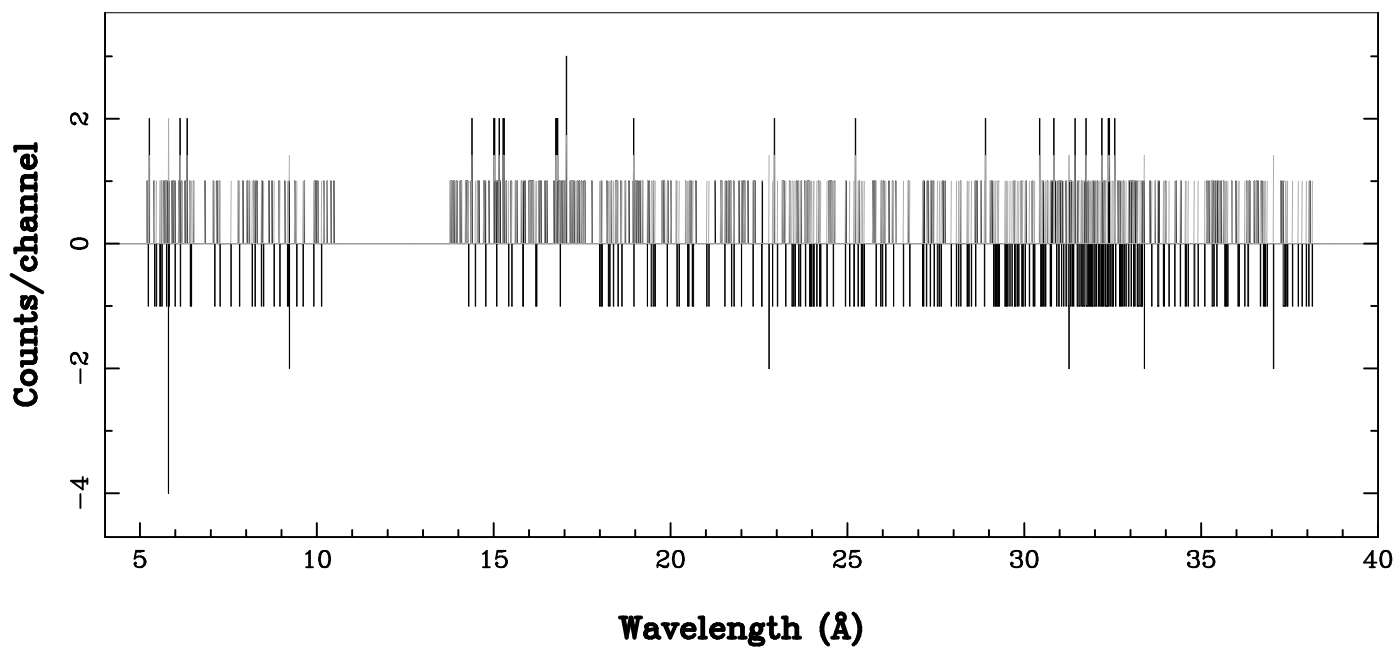

XMM - RGS1 - OBJECT: HD 63433 - RA: 117.4794 - DEC: 27.36273
OBS-ID: 0882870101 - EXP-ID: Indef - Exp. Time: 5702.92138671875
Key: - data - errors

DATE-OBS 2021-03-26T20:16:36
DATE-END 2021-03-26T21:55:16

SOURCE ID: 3 - SPECTRUM ORDER: 1
EPIC00001

NET SPECTRUM, No rebinning

SOURCE ID: 3 - SPECTRUM ORDER: 2
EPIC00001

NET SPECTRUM, No rebinning