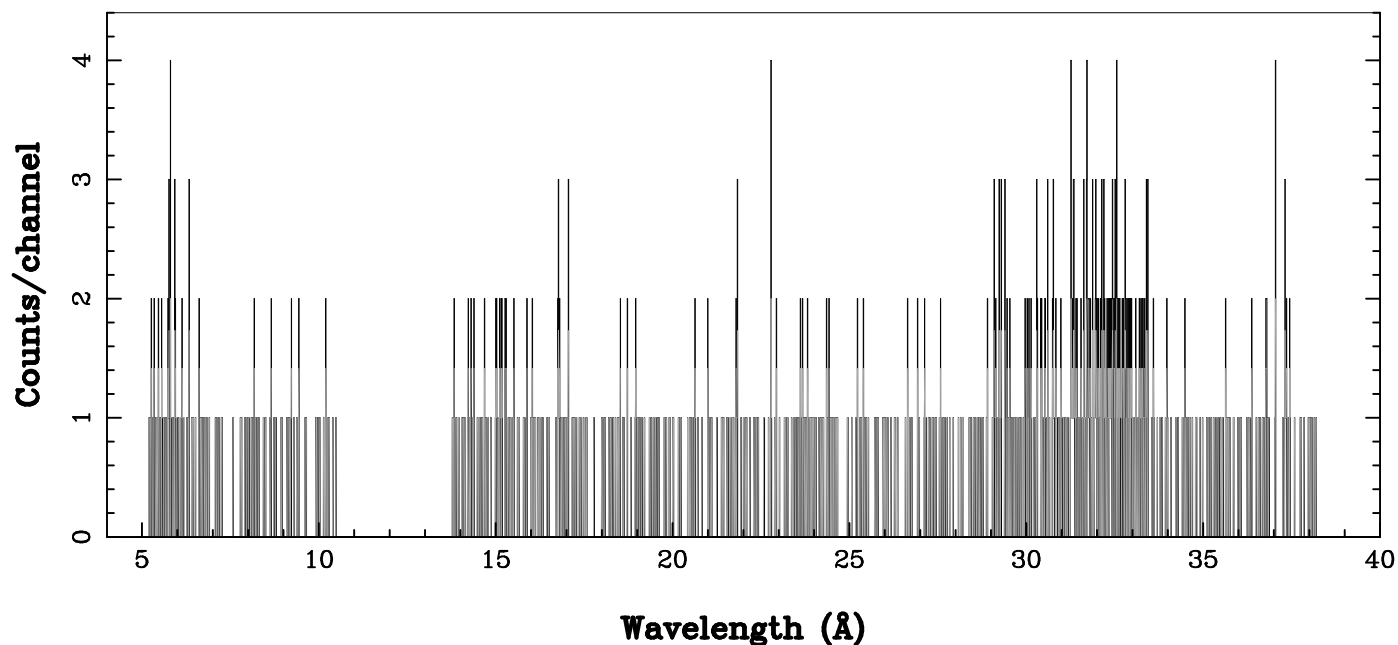

XMM - RGS1 - OBJECT: HD 63433 - RA: 117.4794 - DEC: 27.36273
OBS-ID: 0882870101 - EXP-ID: Indef - Exp. Time: 5702.92138671875
Key: - data - errors

DATE-OBS 2021-03-26T20:16:36
DATE-END 2021-03-26T21:55:16

SOURCE ID: 9 - SPECTRUM ORDER: 1
WHOLE_FIELD

SRC+BKG SPECTRUM, No rebinning

SOURCE ID: 9 - SPECTRUM ORDER: 2
WHOLE_FIELD

SRC+BKG SPECTRUM, No rebinning