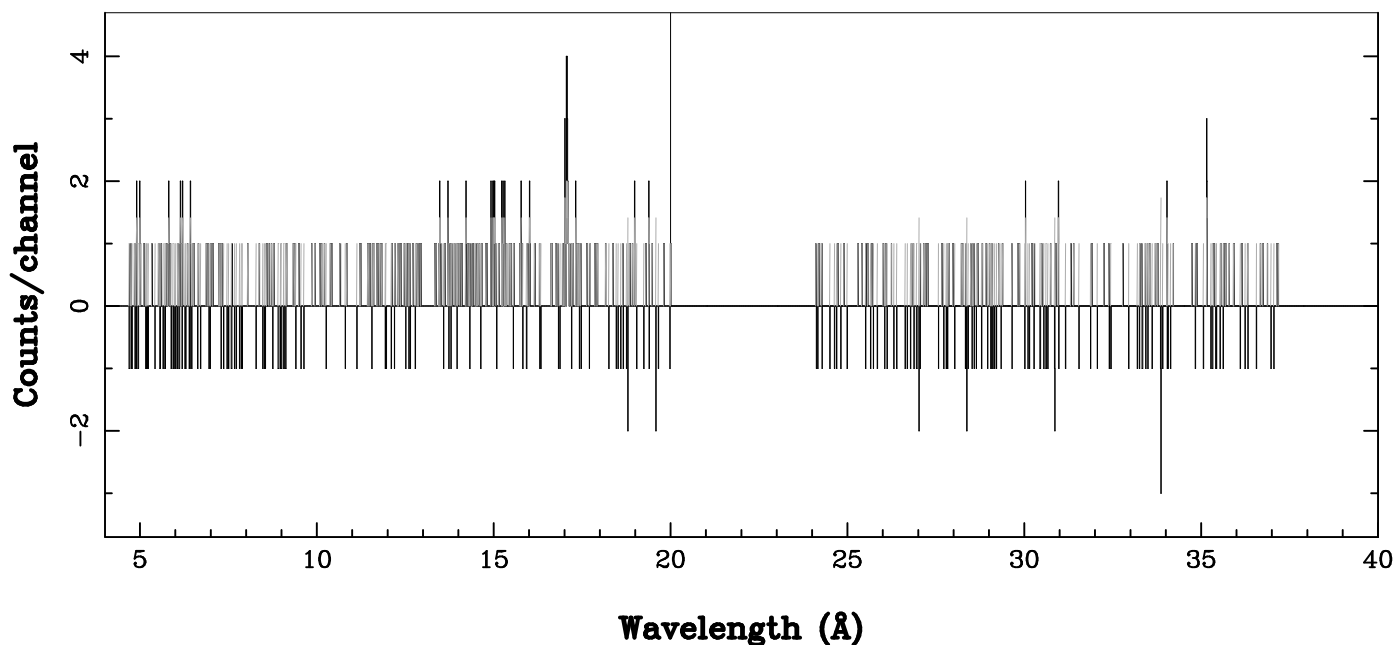

XMM - RGS2 - OBJECT: HD 63433 - RA: 117.4794 - DEC: 27.36273
OBS-ID: 0882870101 - EXP-ID: Indef - Exp. Time: 5661.12744140625
Key: - data - errors

DATE-OBS 2021-03-26T20:16:44
DATE-END 2021-03-26T21:55:09

SOURCE ID: 3 - SPECTRUM ORDER: 1
EPIC00001

NET SPECTRUM, No rebinning

SOURCE ID: 3 - SPECTRUM ORDER: 2
EPIC00001

NET SPECTRUM, No rebinning